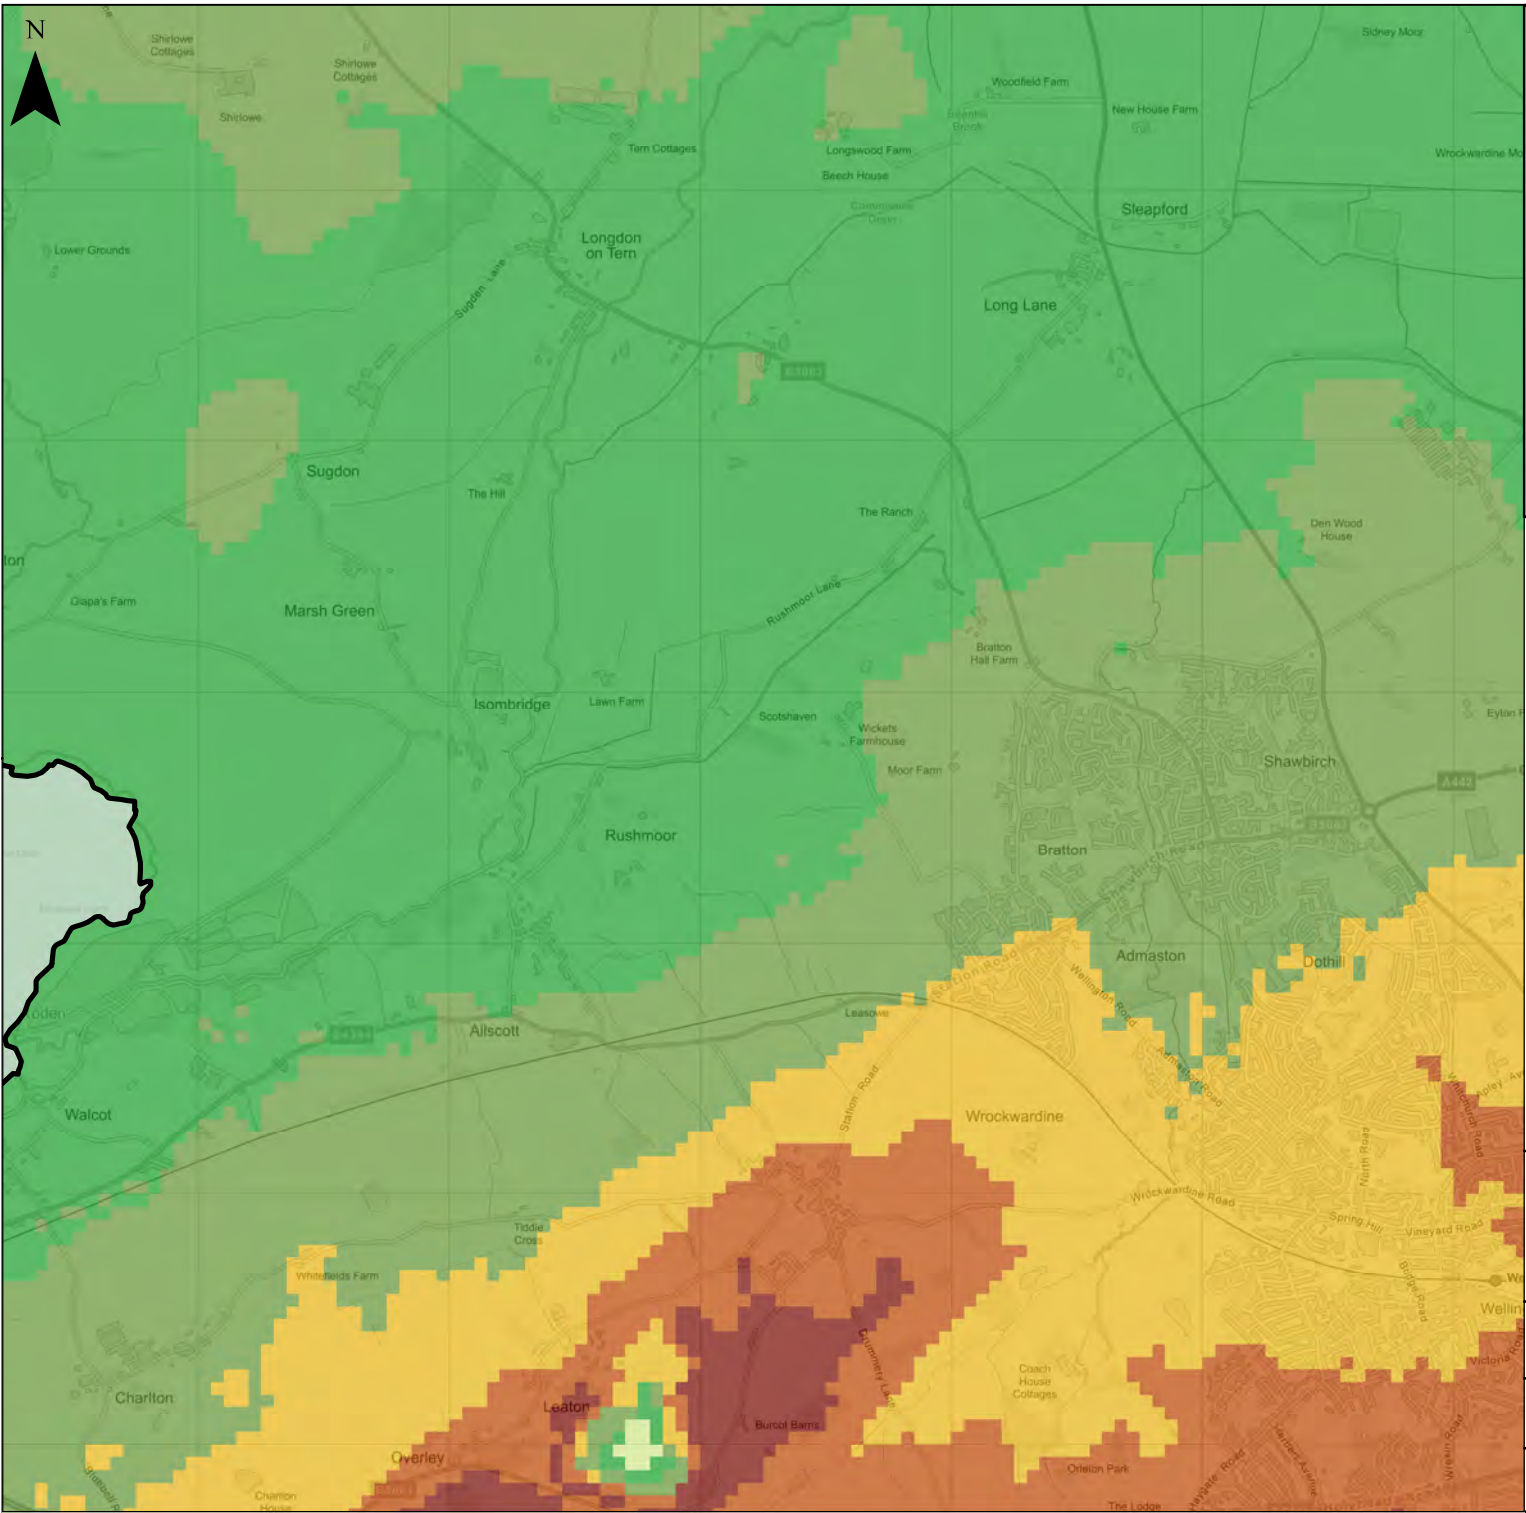

Legend

Telford and Wrekin Boundary

Topography (mAOD)

- <0
- 0 - 20
- 20 - 40
- 40 - 60
- 60 - 80
- 80 - 100
- 100 - 120
- 120 - 140
- 140 - 160
- 160 - 180
- 180 - 200
- 200 - 220
- >220

Contains OS data © Crown copyright and database right 2021.

Figure Title: **Topography**

Area Reference: C2

Date Drawn:
April 2021