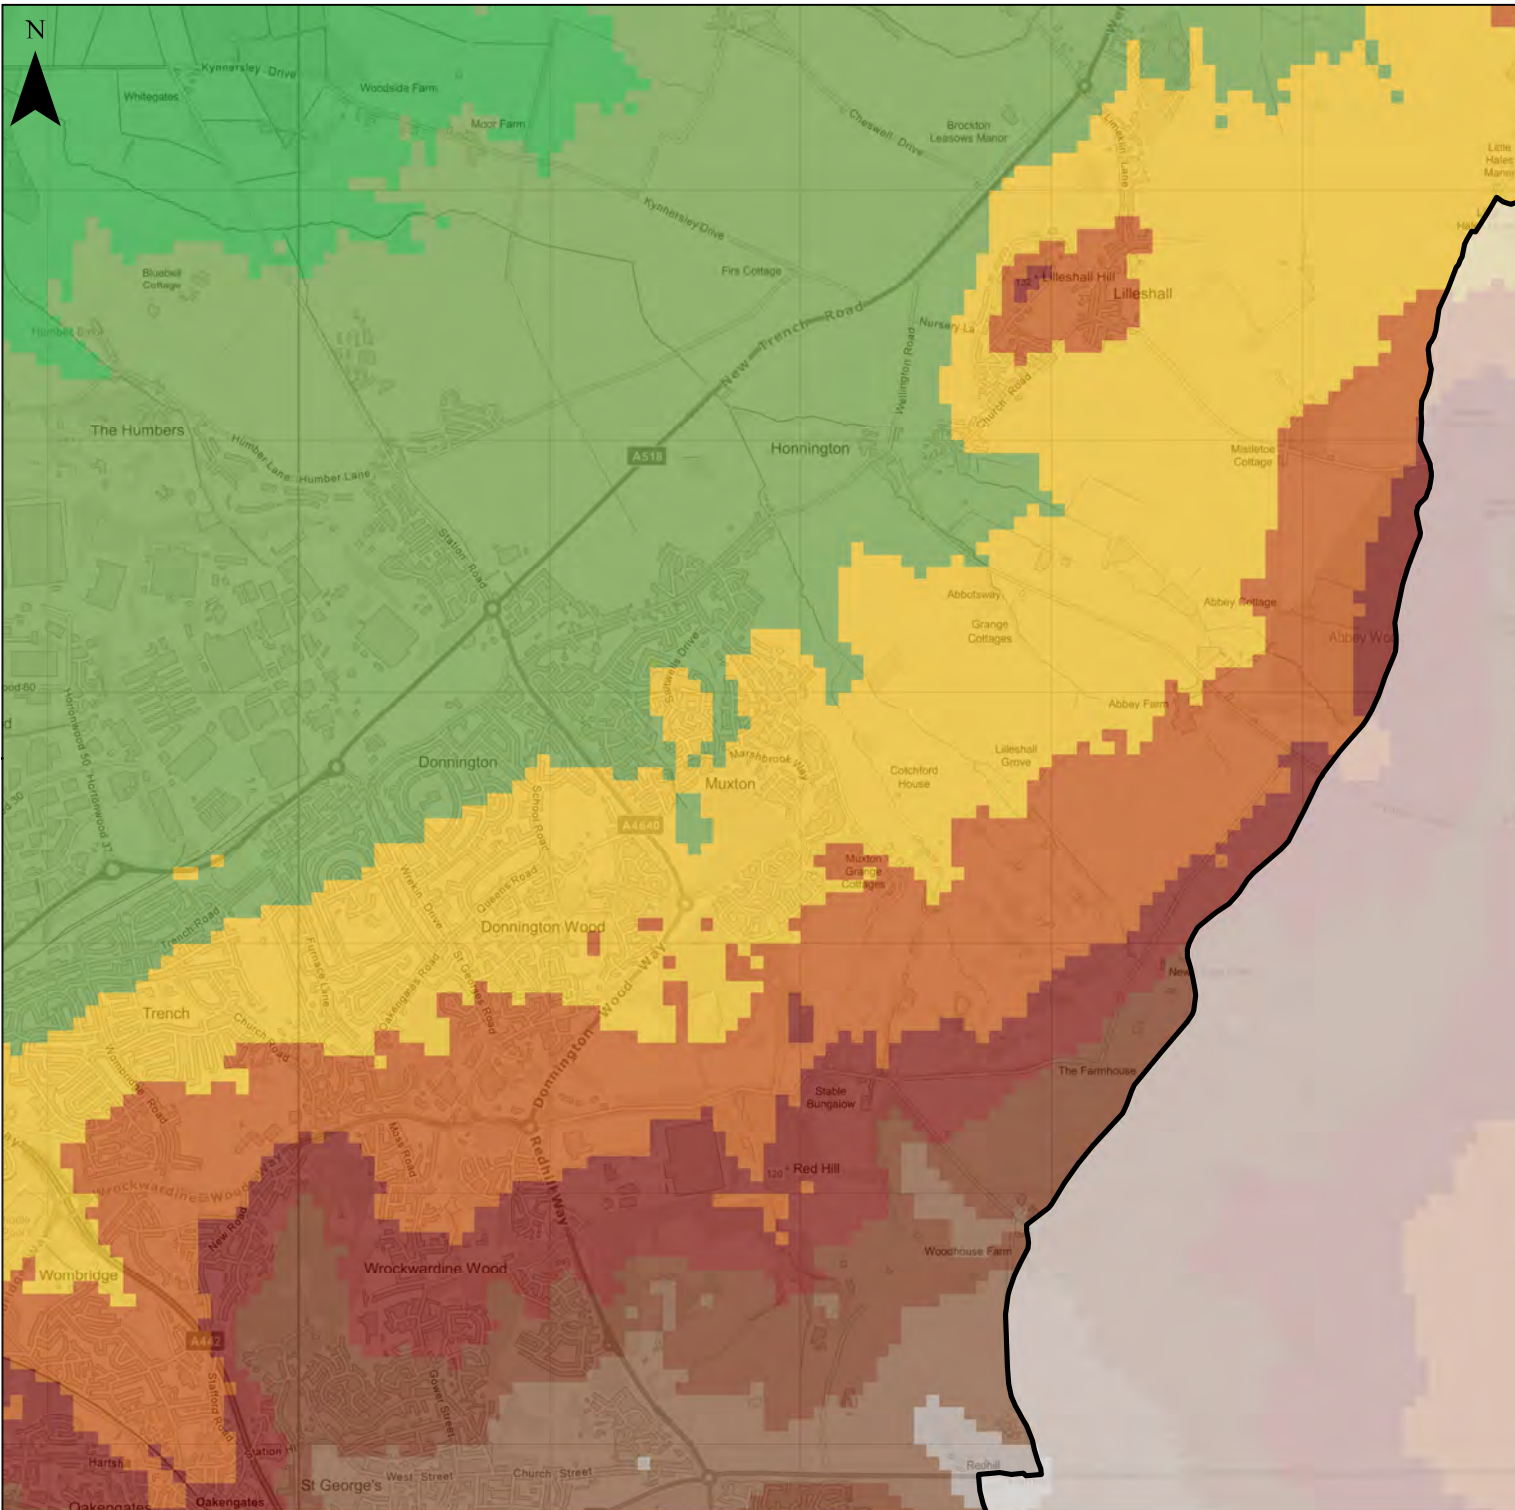

Legend

Telford and Wrekin Boundary

Topography (mAOD)

- <0
- 0 - 20
- 20 - 40
- 40 - 60
- 60 - 80
- 80 - 100
- 100 - 120
- 120 - 140
- 140 - 160
- 160 - 180
- 180 - 200
- 200 - 220
- >220

Contains OS data © Crown copyright and database right 2021.

Figure Title: **Topography**

Area Reference: C4

Date Drawn:
April 2021