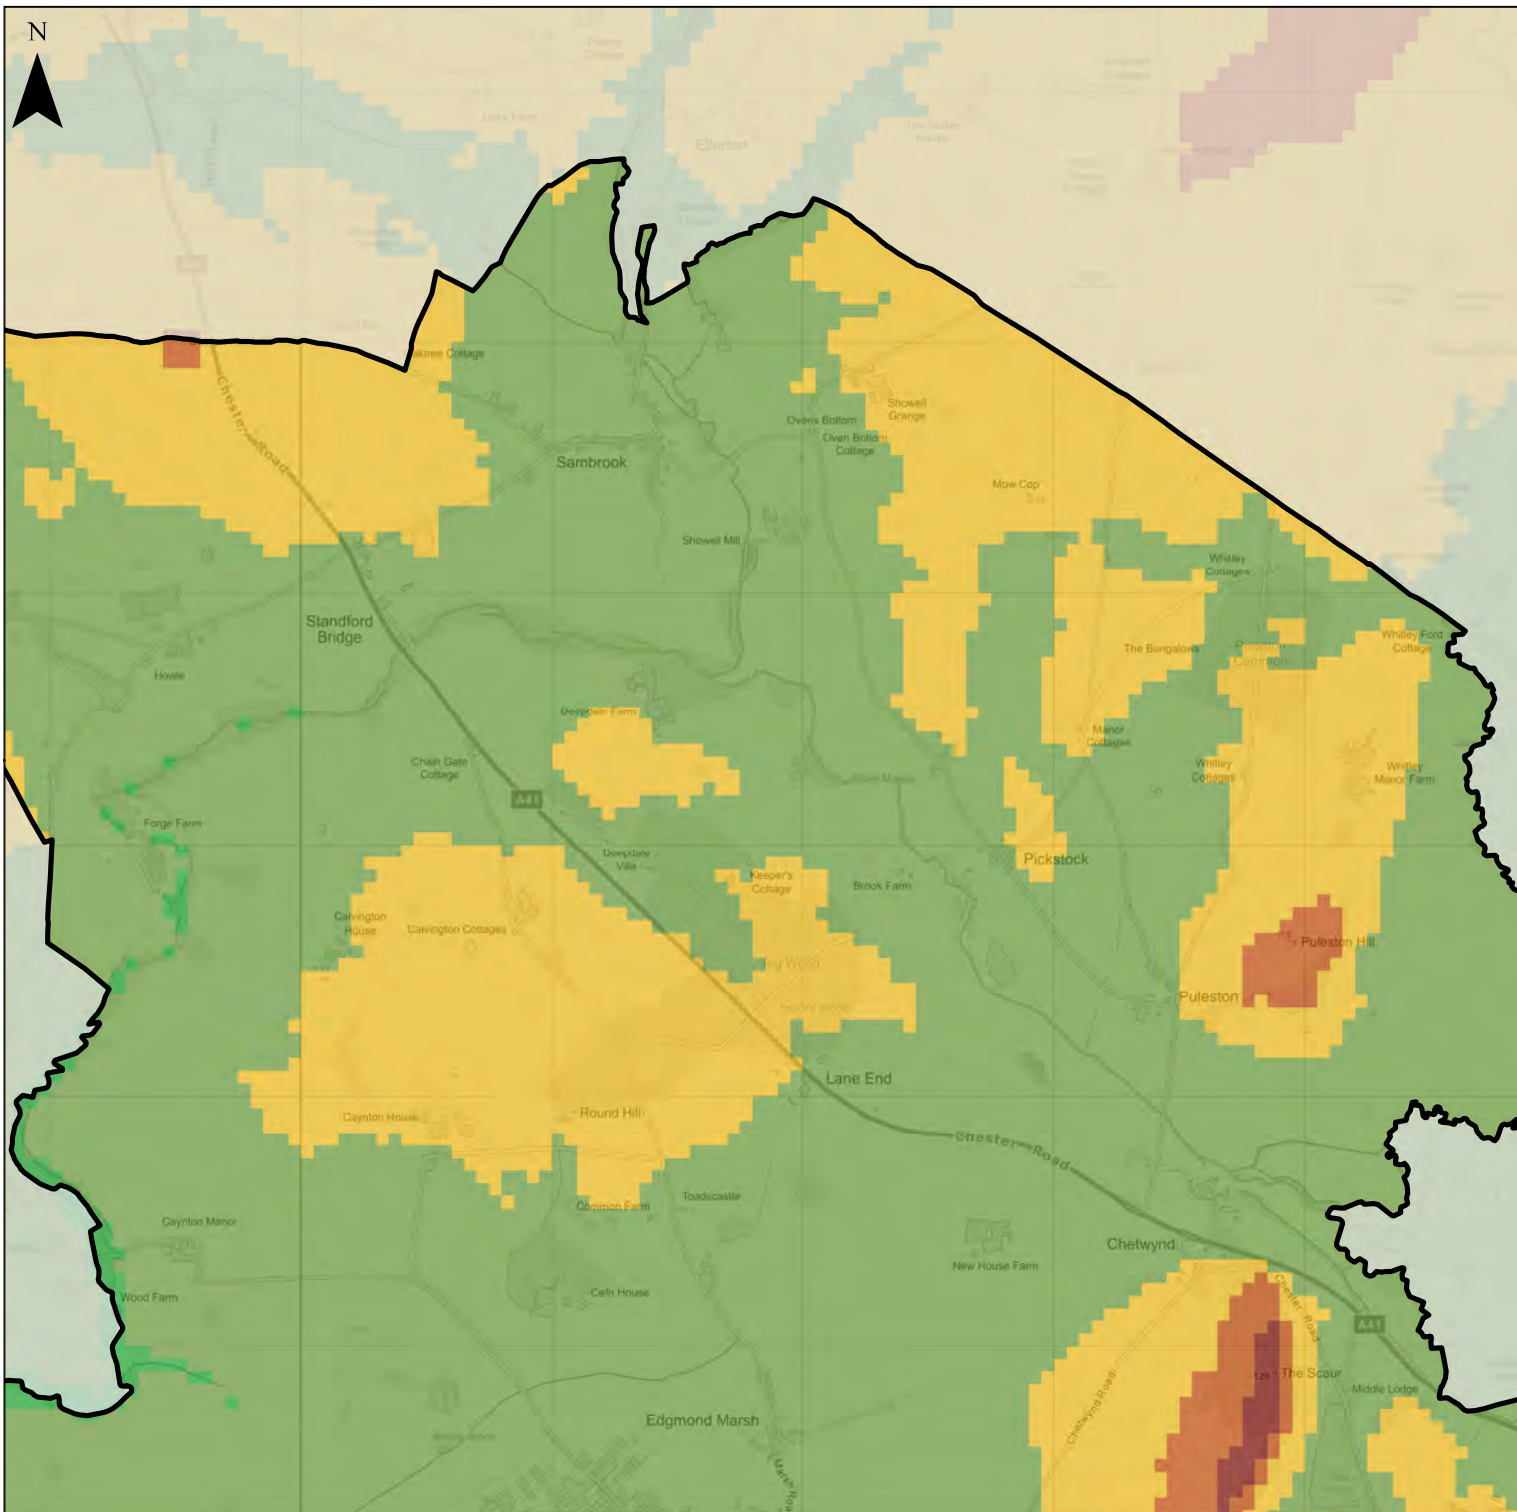

Legend

Telford and Wrekin Boundary

Topography (mAOD)

- <0
- 0 - 20
- 20 - 40
- 40 - 60
- 60 - 80
- 80 - 100
- 100 - 120
- 120 - 140
- 140 - 160
- 160 - 180
- 180 - 200
- 200 - 220
- >220

Contains OS data © Crown copyright and database right 2021.

Figure Title: **Topography**

Area Reference: A3

Date Drawn:
April 2021