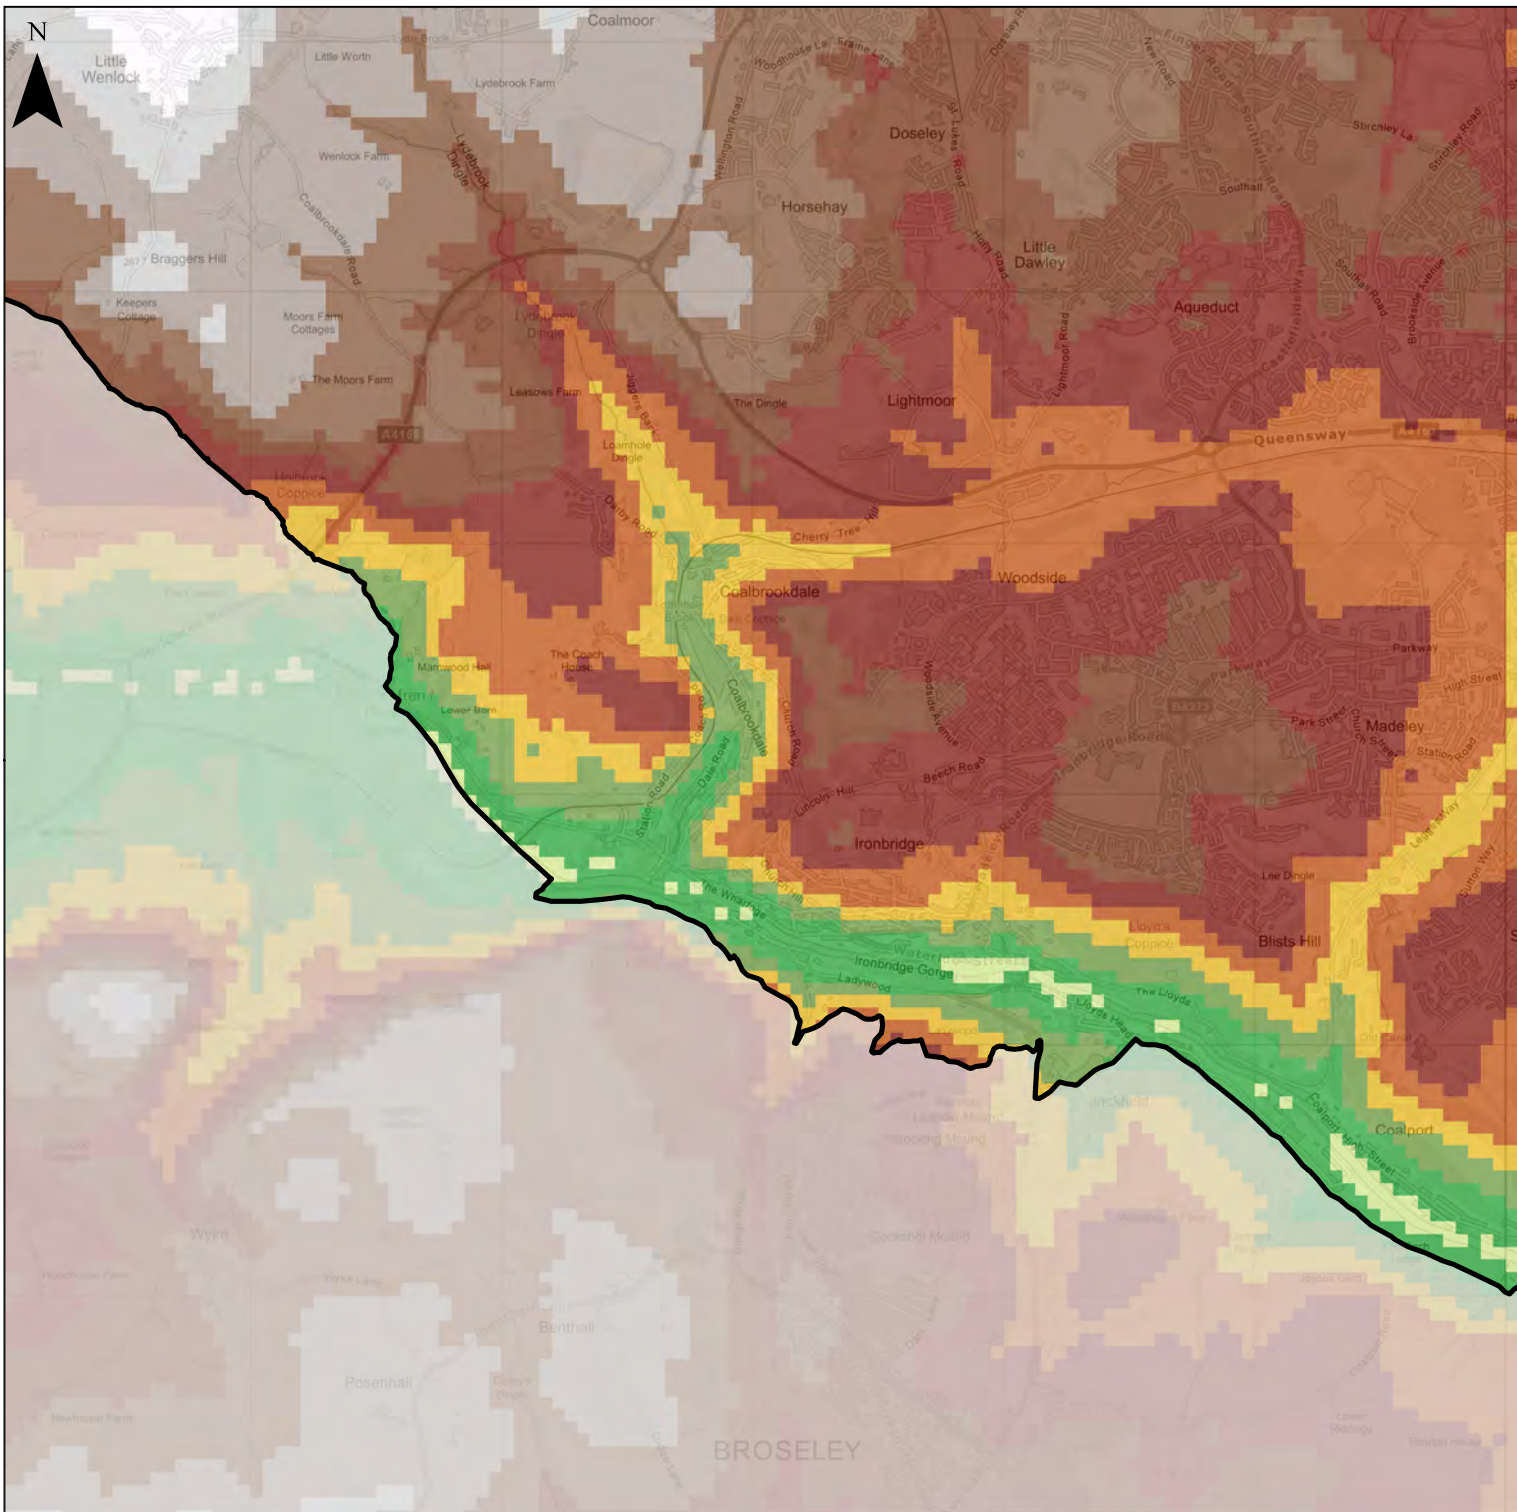

Contains OS data © Crown copyright and database right 2021.

Figure Title: Topography

Area Reference: B3

Date Drawn:
April 2021

Legend

Telford and Wrekin Boundary

Topography (mAOd)

- <0
- 0 - 20
- 20 - 40
- 40 - 60
- 60 - 80
- 80 - 100
- 100 - 120
- 120 - 140
- 140 - 160
- 160 - 180
- 180 - 200
- 200 - 220
- >220

Contains OS data © Crown copyright and database right 2021.

Figure Title: **Topography**

Area Reference: C3

Date Drawn:
April 2021

Legend

Telford and Wrekin Boundary

Topography (mAOD)

- <0
- 0 - 20
- 20 - 40
- 40 - 60
- 60 - 80
- 80 - 100
- 100 - 120
- 120 - 140
- 140 - 160
- 160 - 180
- 180 - 200
- 200 - 220
- >220

Contains OS data © Crown copyright and database right 2021.

Figure Title: **Topography**

Area Reference: D3

Date Drawn:
April 2021

Legend

Telford and Wrekin Boundary

Topography (mAOD)

- <0
- 0 - 20
- 20 - 40
- 40 - 60
- 60 - 80
- 80 - 100
- 100 - 120
- 120 - 140
- 140 - 160
- 160 - 180
- 180 - 200
- 200 - 220
- >220

Contains OS data © Crown copyright and database right 2021.

Figure Title: **Topography**

Area Reference: E2

Date Drawn:
April 2021

Legend

Telford and Wrekin Boundary

Topography (mAOD)

- <0
- 0 - 20
- 20 - 40
- 40 - 60
- 60 - 80
- 80 - 100
- 100 - 120
- 120 - 140
- 140 - 160
- 160 - 180
- 180 - 200
- 200 - 220
- >220