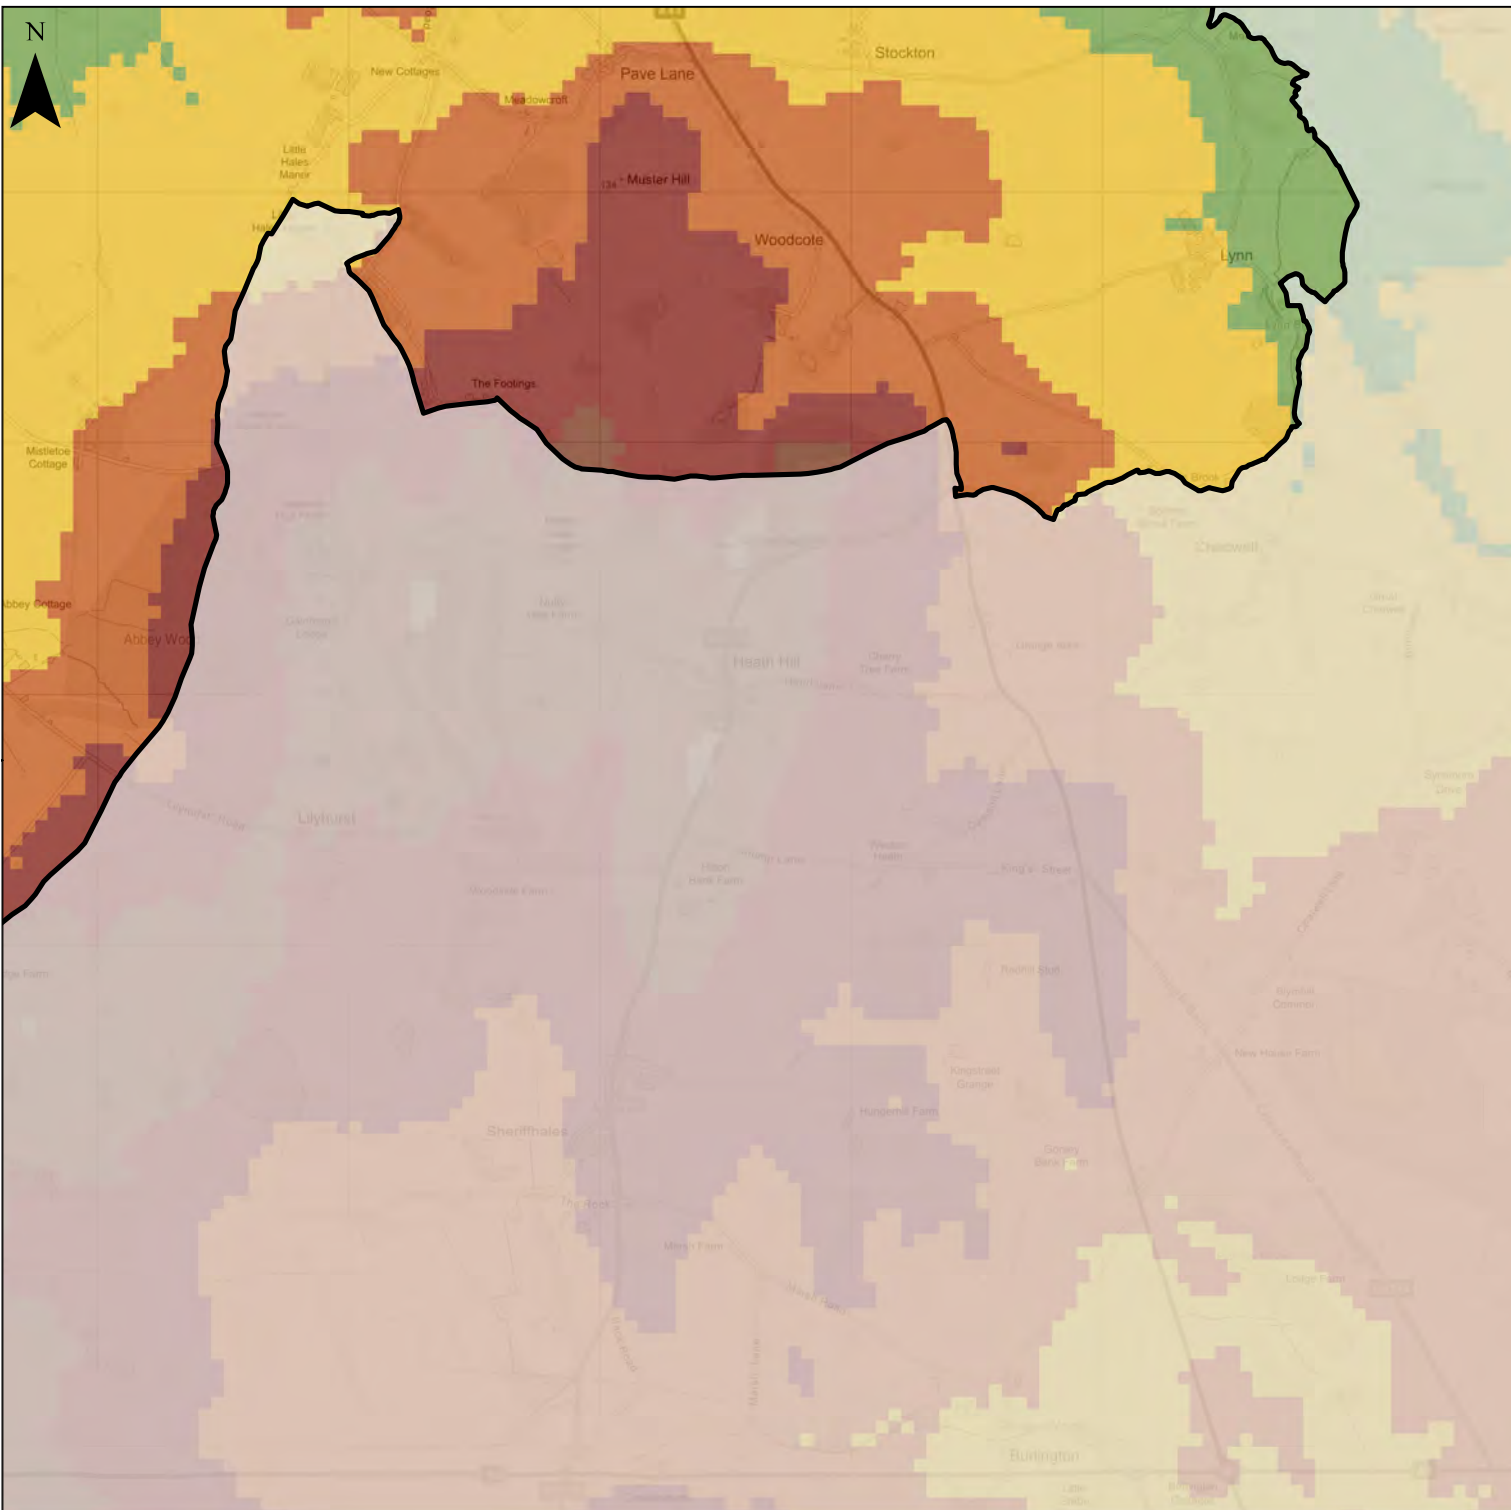

Contains OS data © Crown copyright and database right 2021.

Figure Title: **Topography**

Area Reference: E3

Date Drawn:
April 2021

Legend

Telford and Wrekin Boundary

Topography (mAOD)

- <0
- 0 - 20
- 20 - 40
- 40 - 60
- 60 - 80
- 80 - 100
- 100 - 120
- 120 - 140
- 140 - 160
- 160 - 180
- 180 - 200
- 200 - 220
- >220

Contains OS data © Crown copyright and database right 2021.

Figure Title: **Topography**

Area Reference: A4

Date Drawn:
April 2021

Legend

Telford and Wrekin Boundary

Topography (mAOD)

- <0
- 0 - 20
- 20 - 40
- 40 - 60
- 60 - 80
- 80 - 100
- 100 - 120
- 120 - 140
- 140 - 160
- 160 - 180
- 180 - 200
- 200 - 220
- >220

Contains OS data © Crown copyright and database right 2021.

Figure Title: Topography

Area Reference: B5

Date Drawn:
April 2021

Legend

Telford and Wrekin Boundary

Topography (mAOOD)

- <0
- 0 - 20
- 20 - 40
- 40 - 60
- 60 - 80
- 80 - 100
- 100 - 120
- 120 - 140
- 140 - 160
- 160 - 180
- 180 - 200
- 200 - 220
- >220

Contains OS data © Crown copyright and database right 2021.

Figure Title: **Topography**

Area Reference: C5

Date Drawn:
April 2021

Legend

Telford and Wrekin Boundary

Topography (mAOOD)

- <0
- 0 - 20
- 20 - 40
- 40 - 60
- 60 - 80
- 80 - 100
- 100 - 120
- 120 - 140
- 140 - 160
- 160 - 180
- 180 - 200
- 200 - 220
- >220