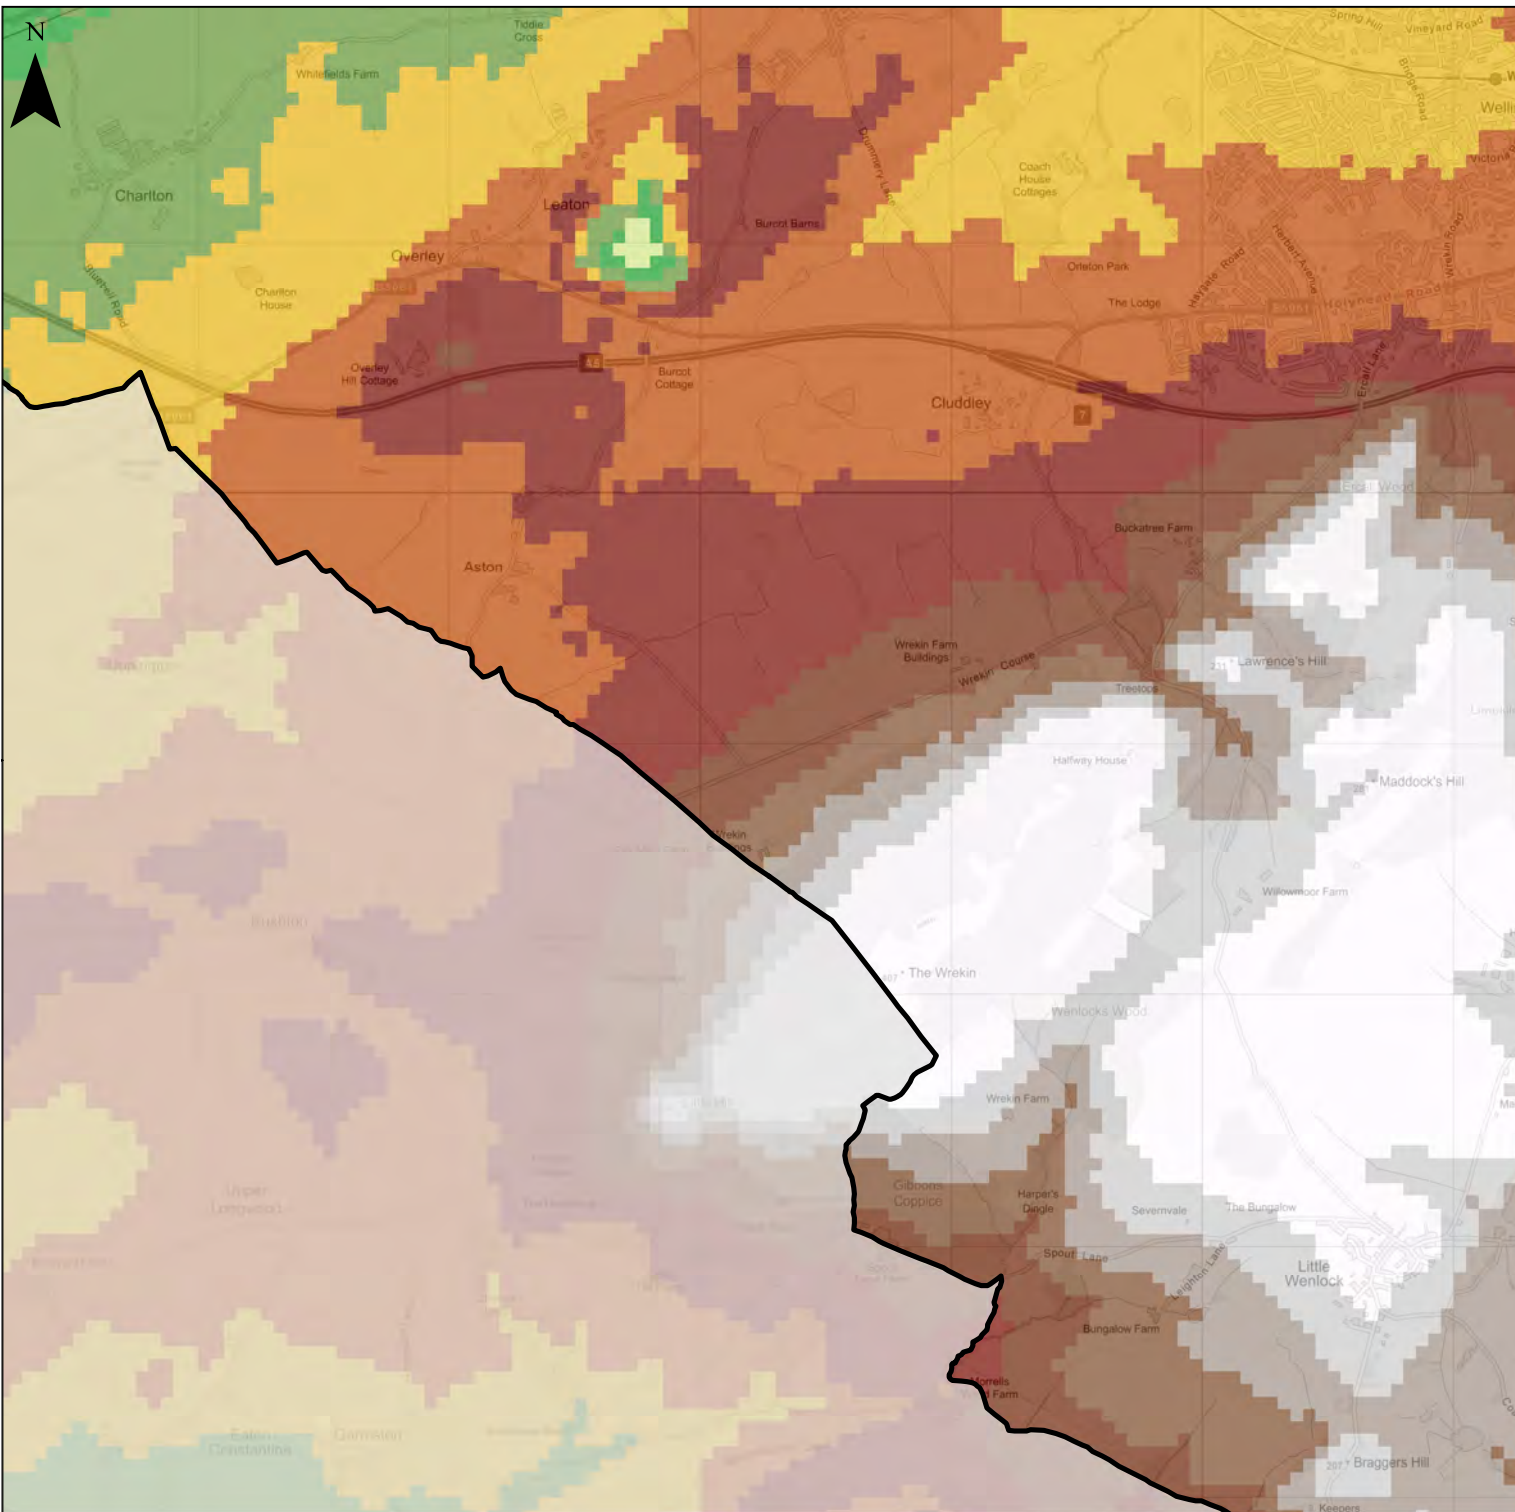

Legend

Telford and Wrekin Boundary

Topography (mAOOD)

- <0
- 0 - 20
- 20 - 40
- 40 - 60
- 60 - 80
- 80 - 100
- 100 - 120
- 120 - 140
- 140 - 160
- 160 - 180
- 180 - 200
- 200 - 220
- >220

Contains OS data © Crown copyright and database right 2021.

Figure Title: **Topography**

Area Reference: D2

Date Drawn:
April 2021