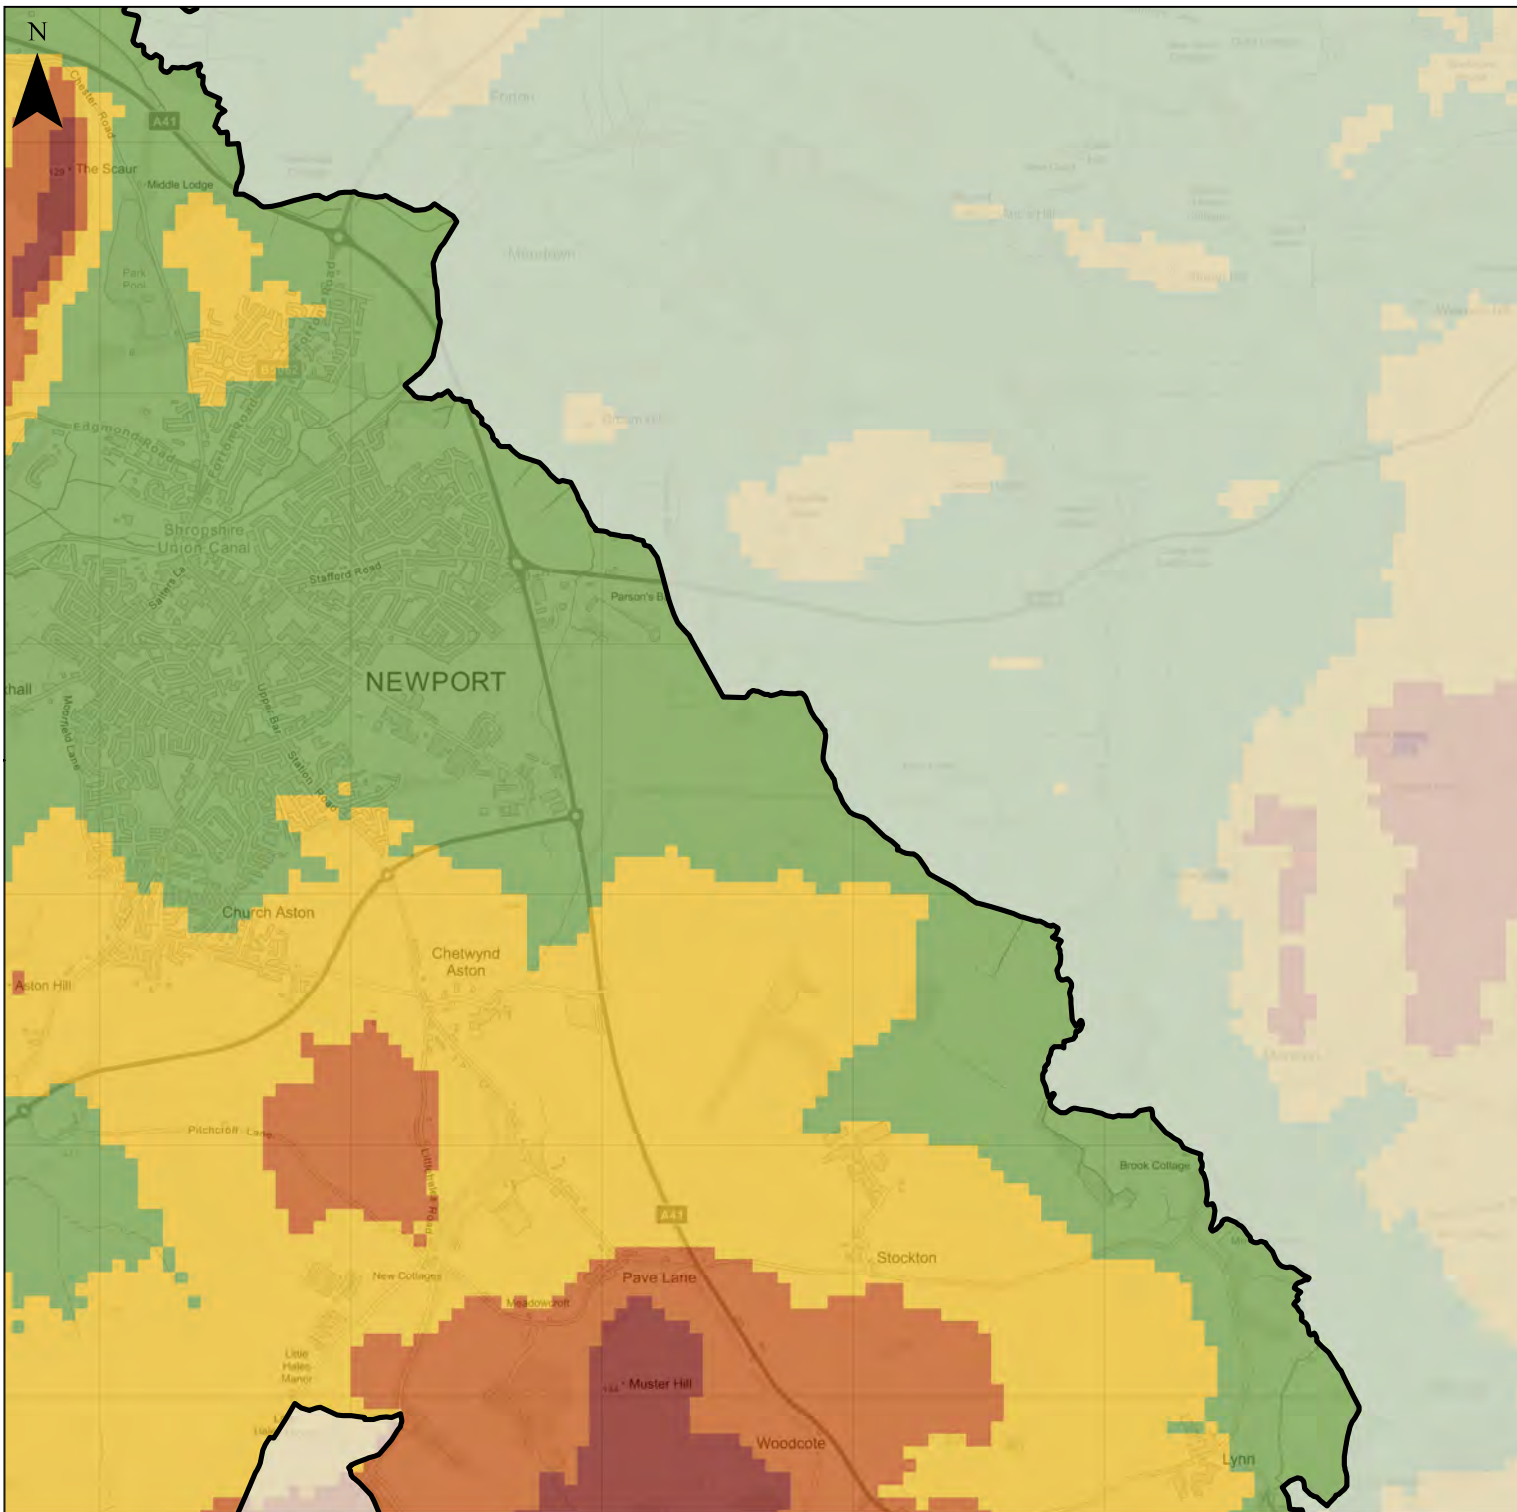

Contains OS data © Crown copyright and database right 2021.

Figure Title: **Topography**

Area Reference: D4

Date Drawn:
April 2021

Legend

Telford and Wrekin Boundary

Topography (mAOD)

- <0
- 0 - 20
- 20 - 40
- 40 - 60
- 60 - 80
- 80 - 100
- 100 - 120
- 120 - 140
- 140 - 160
- 160 - 180
- 180 - 200
- 200 - 220
- >220

Contains OS data © Crown copyright and database right 2021.

Figure Title: **Topography**

Area Reference: E3

Date Drawn:
April 2021

Legend

Telford and Wrekin Boundary

Topography (mAOD)

- <0
- 0 - 20
- 20 - 40
- 40 - 60
- 60 - 80
- 80 - 100
- 100 - 120
- 120 - 140
- 140 - 160
- 160 - 180
- 180 - 200
- 200 - 220
- >220

Contains OS data © Crown copyright and database right 2021.

Figure Title: **Topography**

Area Reference: A4

Date Drawn:
April 2021

Legend

Telford and Wrekin Boundary

Topography (mAOD)

- <0
- 0 - 20
- 20 - 40
- 40 - 60
- 60 - 80
- 80 - 100
- 100 - 120
- 120 - 140
- 140 - 160
- 160 - 180
- 180 - 200
- 200 - 220
- >220

Contains OS data © Crown copyright and database right 2021.

Figure Title: Topography

Area Reference: B5

Date Drawn:
April 2021

Legend

Telford and Wrekin Boundary

Topography (mAOOD)

- <0
- 0 - 20
- 20 - 40
- 40 - 60
- 60 - 80
- 80 - 100
- 100 - 120
- 120 - 140
- 140 - 160
- 160 - 180
- 180 - 200
- 200 - 220
- >220