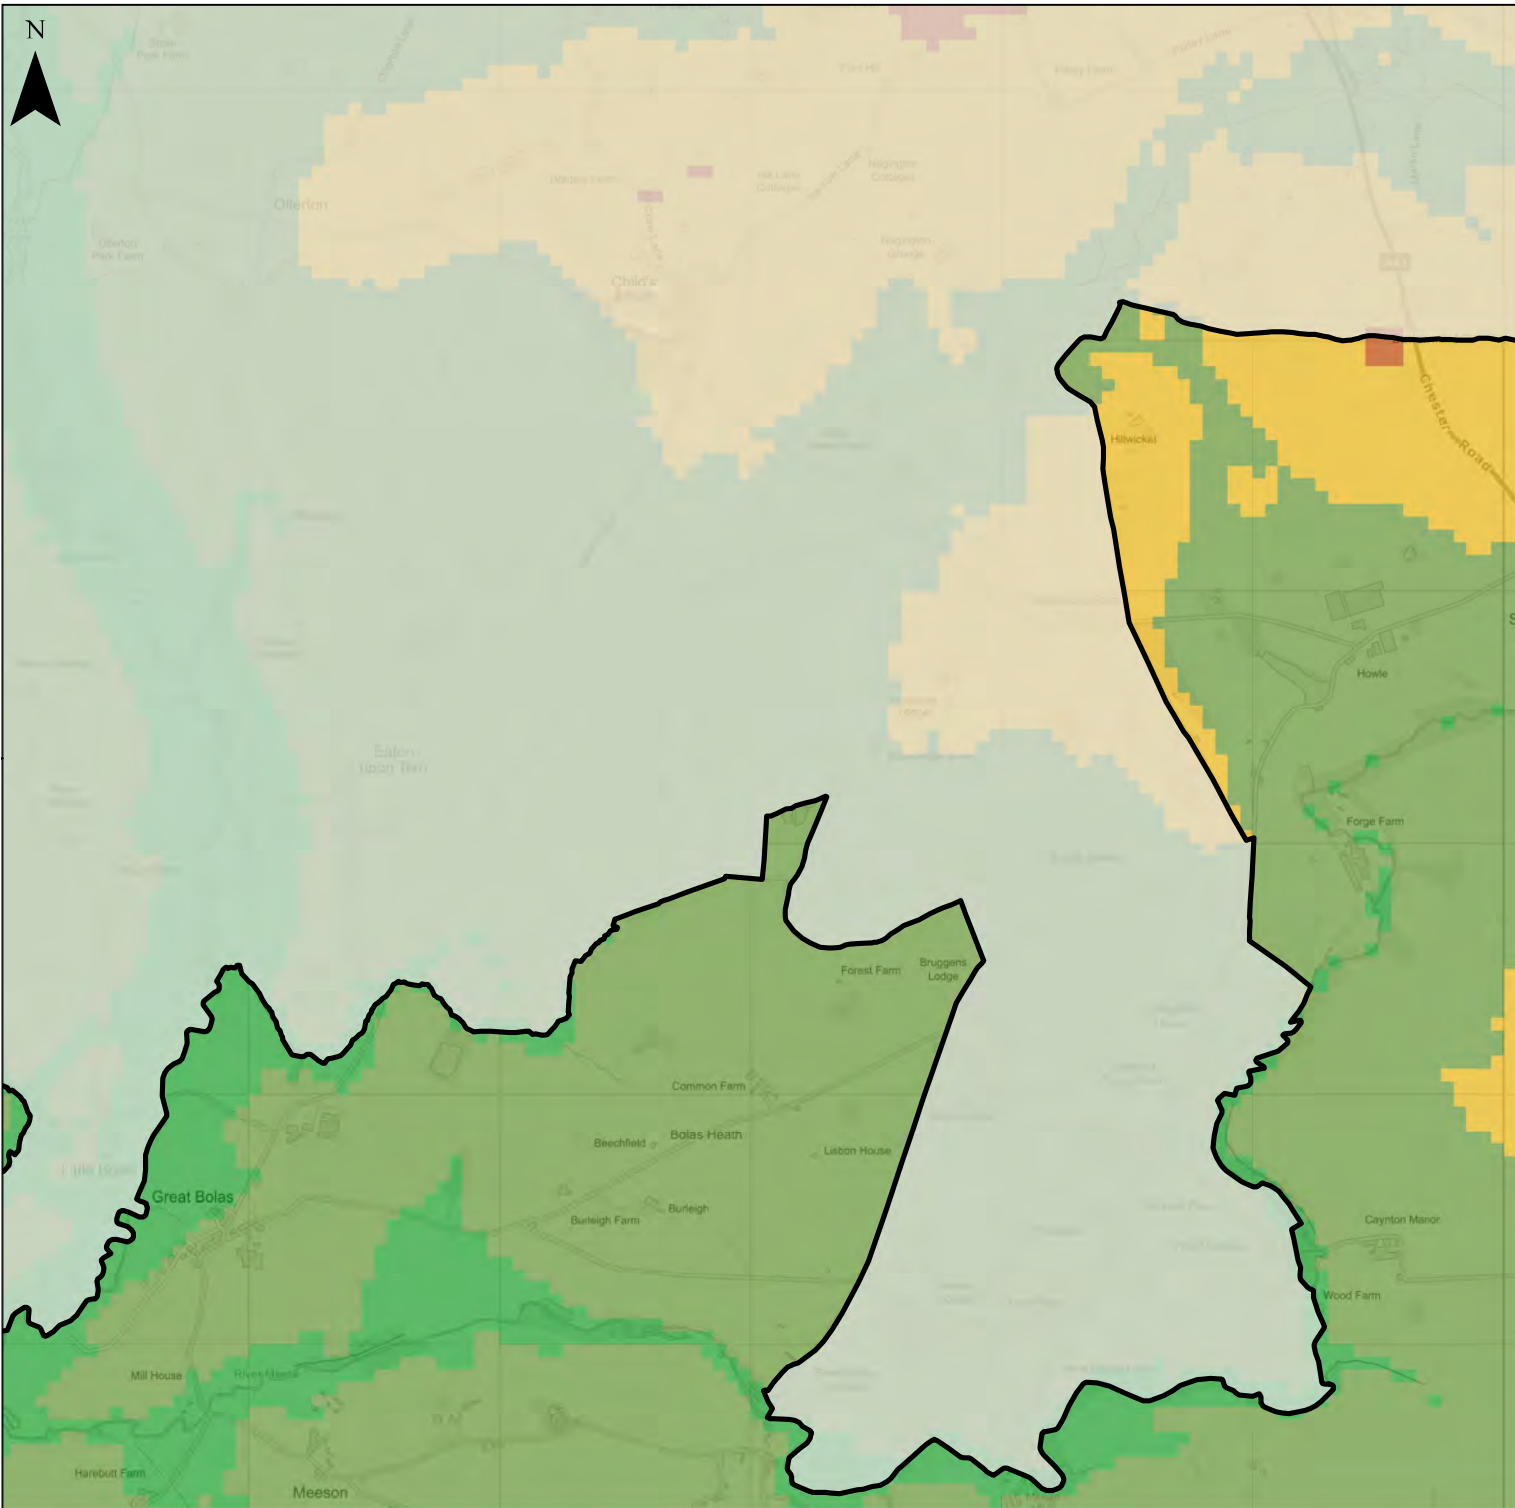

Contains OS data © Crown copyright and database right 2021.

Figure Title: **Topography**

Area Reference: C2

Date Drawn:
April 2021

Legend

Telford and Wrekin Boundary

Topography (mAOOD)

- <0
- 0 - 20
- 20 - 40
- 40 - 60
- 60 - 80
- 80 - 100
- 100 - 120
- 120 - 140
- 140 - 160
- 160 - 180
- 180 - 200
- 200 - 220
- >220

Contains OS data © Crown copyright and database right 2021.

Figure Title: **Topography**

Area Reference: D2

Date Drawn:
April 2021

Legend

Telford and Wrekin Boundary

Topography (mAOOD)

- <0
- 0 - 20
- 20 - 40
- 40 - 60
- 60 - 80
- 80 - 100
- 100 - 120
- 120 - 140
- 140 - 160
- 160 - 180
- 180 - 200
- 200 - 220
- >220

Contains OS data © Crown copyright and database right 2021.

Figure Title: **Topography**

Area Reference: E1

Date Drawn:
April 2021

Legend

Telford and Wrekin Boundary

Topography (mAOD)

- <0
- 0 - 20
- 20 - 40
- 40 - 60
- 60 - 80
- 80 - 100
- 100 - 120
- 120 - 140
- 140 - 160
- 160 - 180
- 180 - 200
- 200 - 220
- >220

Contains OS data © Crown copyright and database right 2021.

Figure Title: Topography

Area Reference: A2

Date Drawn:
April 2021

Legend

Telford and Wrekin Boundary

Topography (mAOD)

- <0
- 0 - 20
- 20 - 40
- 40 - 60
- 60 - 80
- 80 - 100
- 100 - 120
- 120 - 140
- 140 - 160
- 160 - 180
- 180 - 200
- 200 - 220
- >220