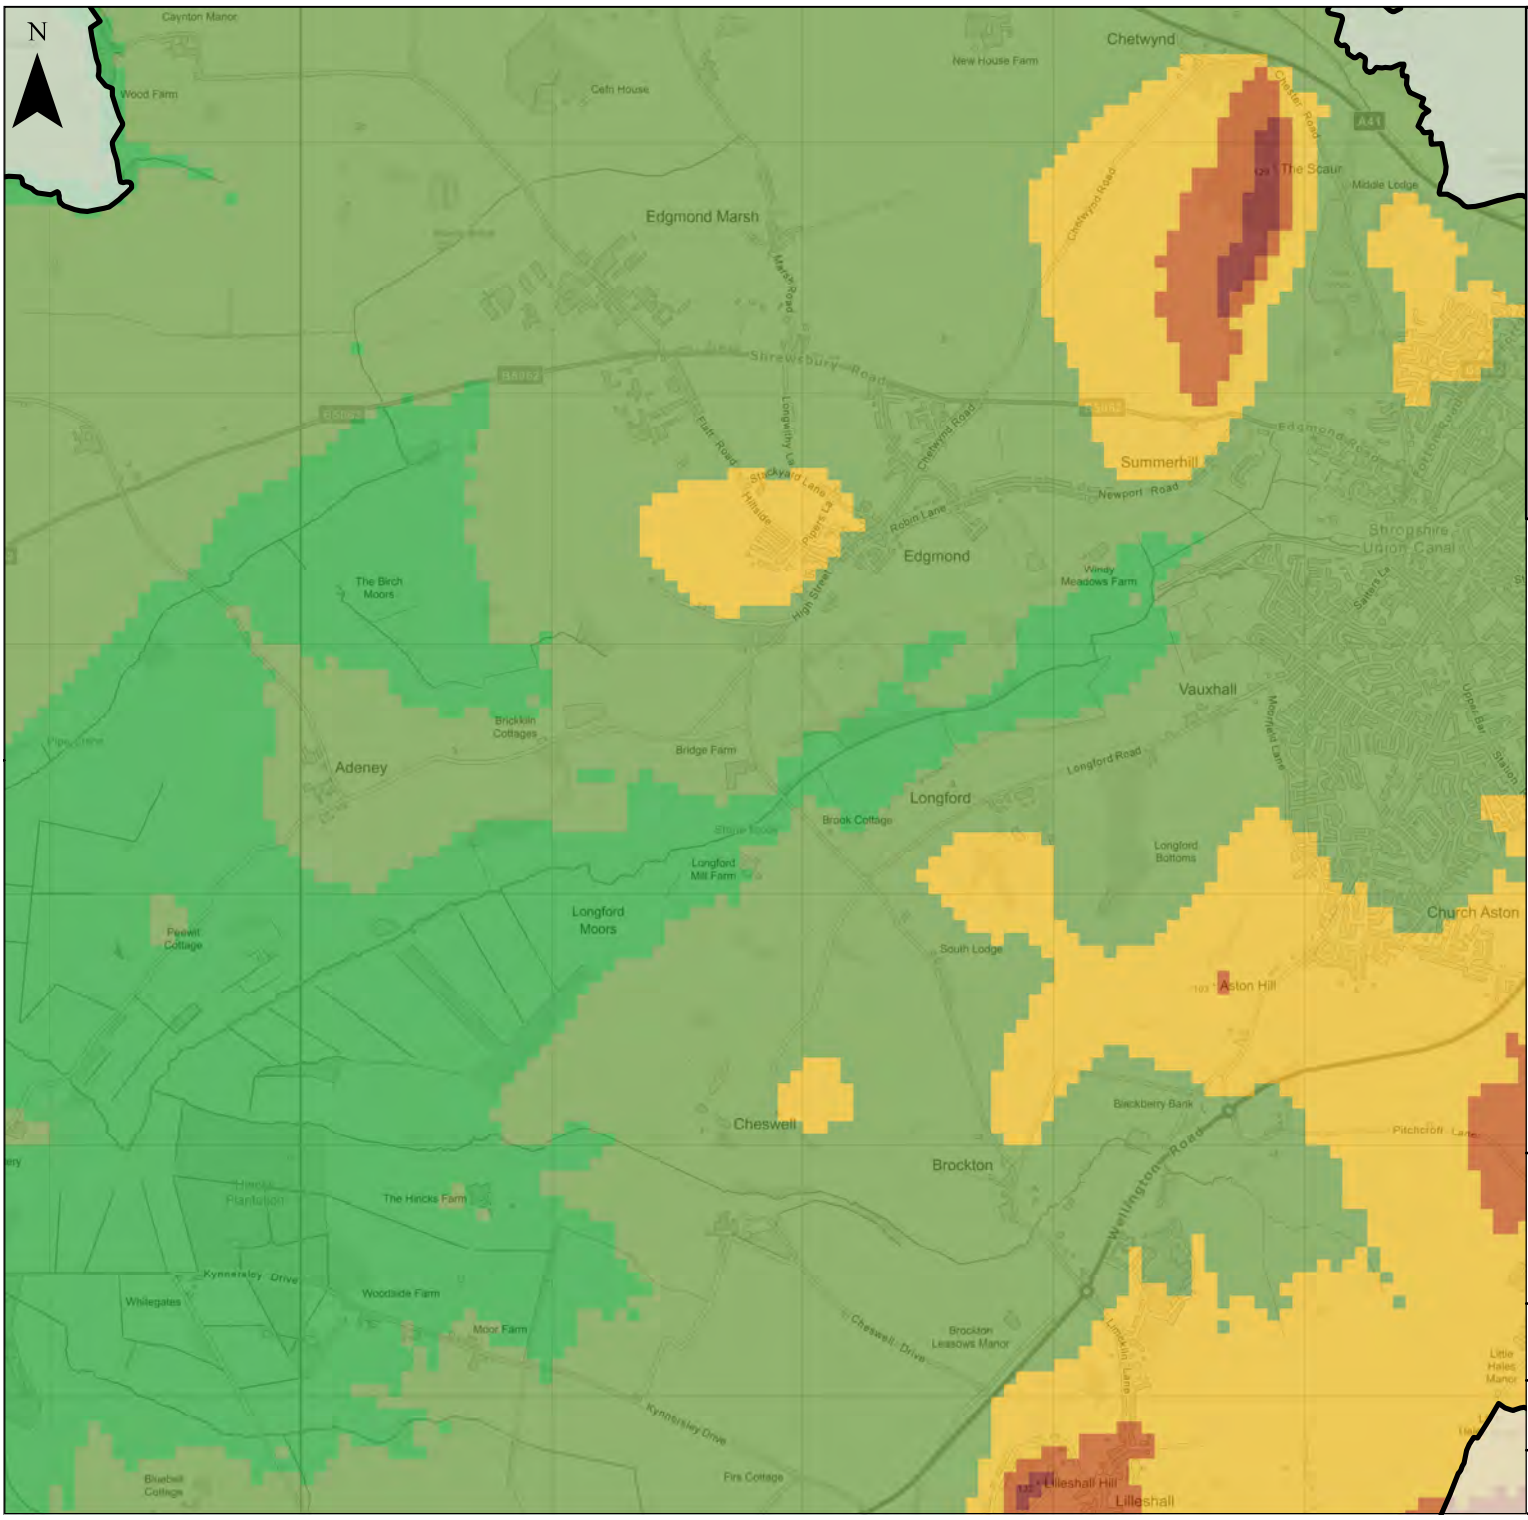

Legend

Telford and Wrekin Boundary

Topography (mAOD)

- <0
- 0 - 20
- 20 - 40
- 40 - 60
- 60 - 80
- 80 - 100
- 100 - 120
- 120 - 140
- 140 - 160
- 160 - 180
- 180 - 200
- 200 - 220
- >220

Contains OS data © Crown copyright and database right 2021.

Figure Title: **Topography**

Area Reference: B4

Date Drawn:
April 2021