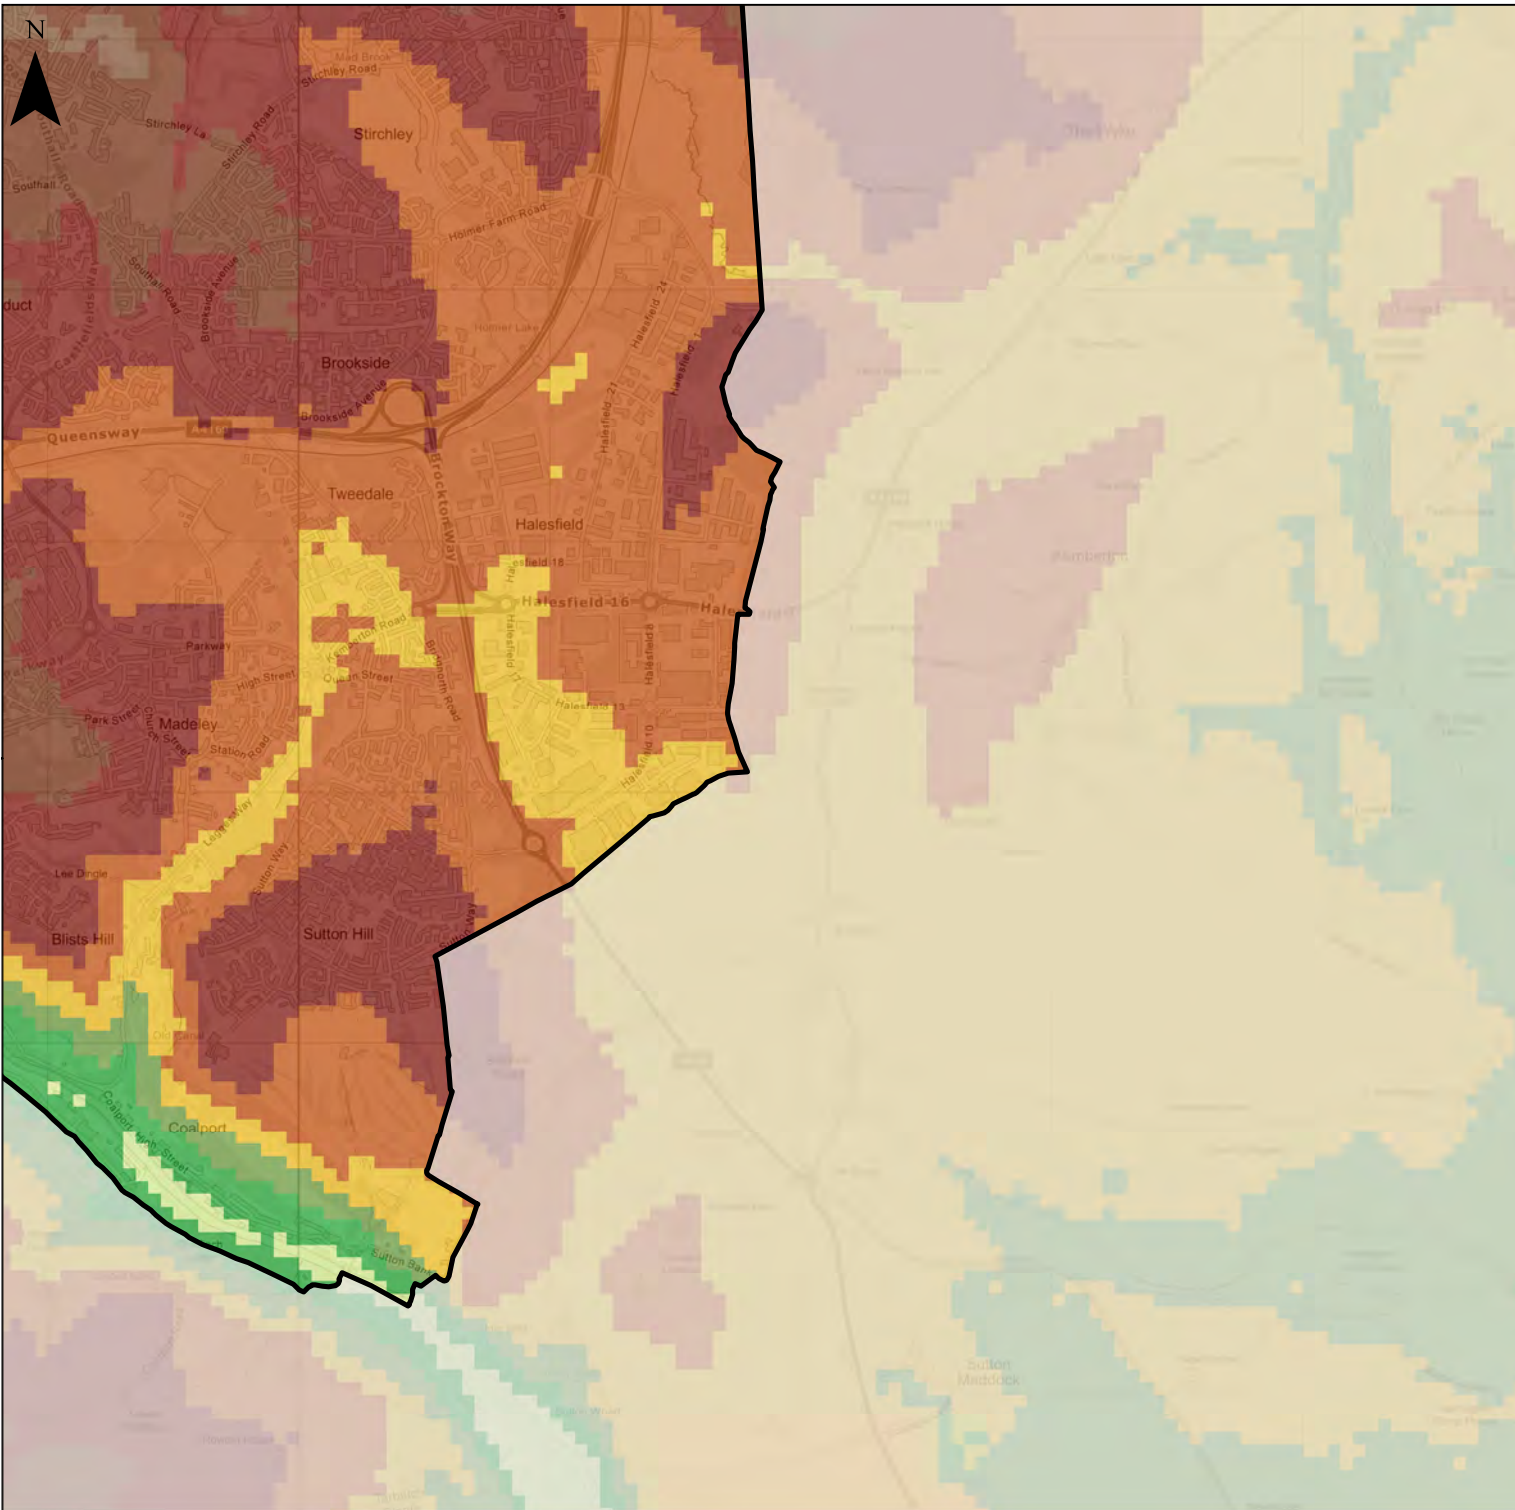

Legend

Telford and Wrekin Boundary

Topography (mAOD)

- <0
- 0 - 20
- 20 - 40
- 40 - 60
- 60 - 80
- 80 - 100
- 100 - 120
- 120 - 140
- 140 - 160
- 160 - 180
- 180 - 200
- 200 - 220
- >220

Contains OS data © Crown copyright and database right 2021.

Figure Title: **Topography**

Area Reference: E3

Date Drawn:
April 2021