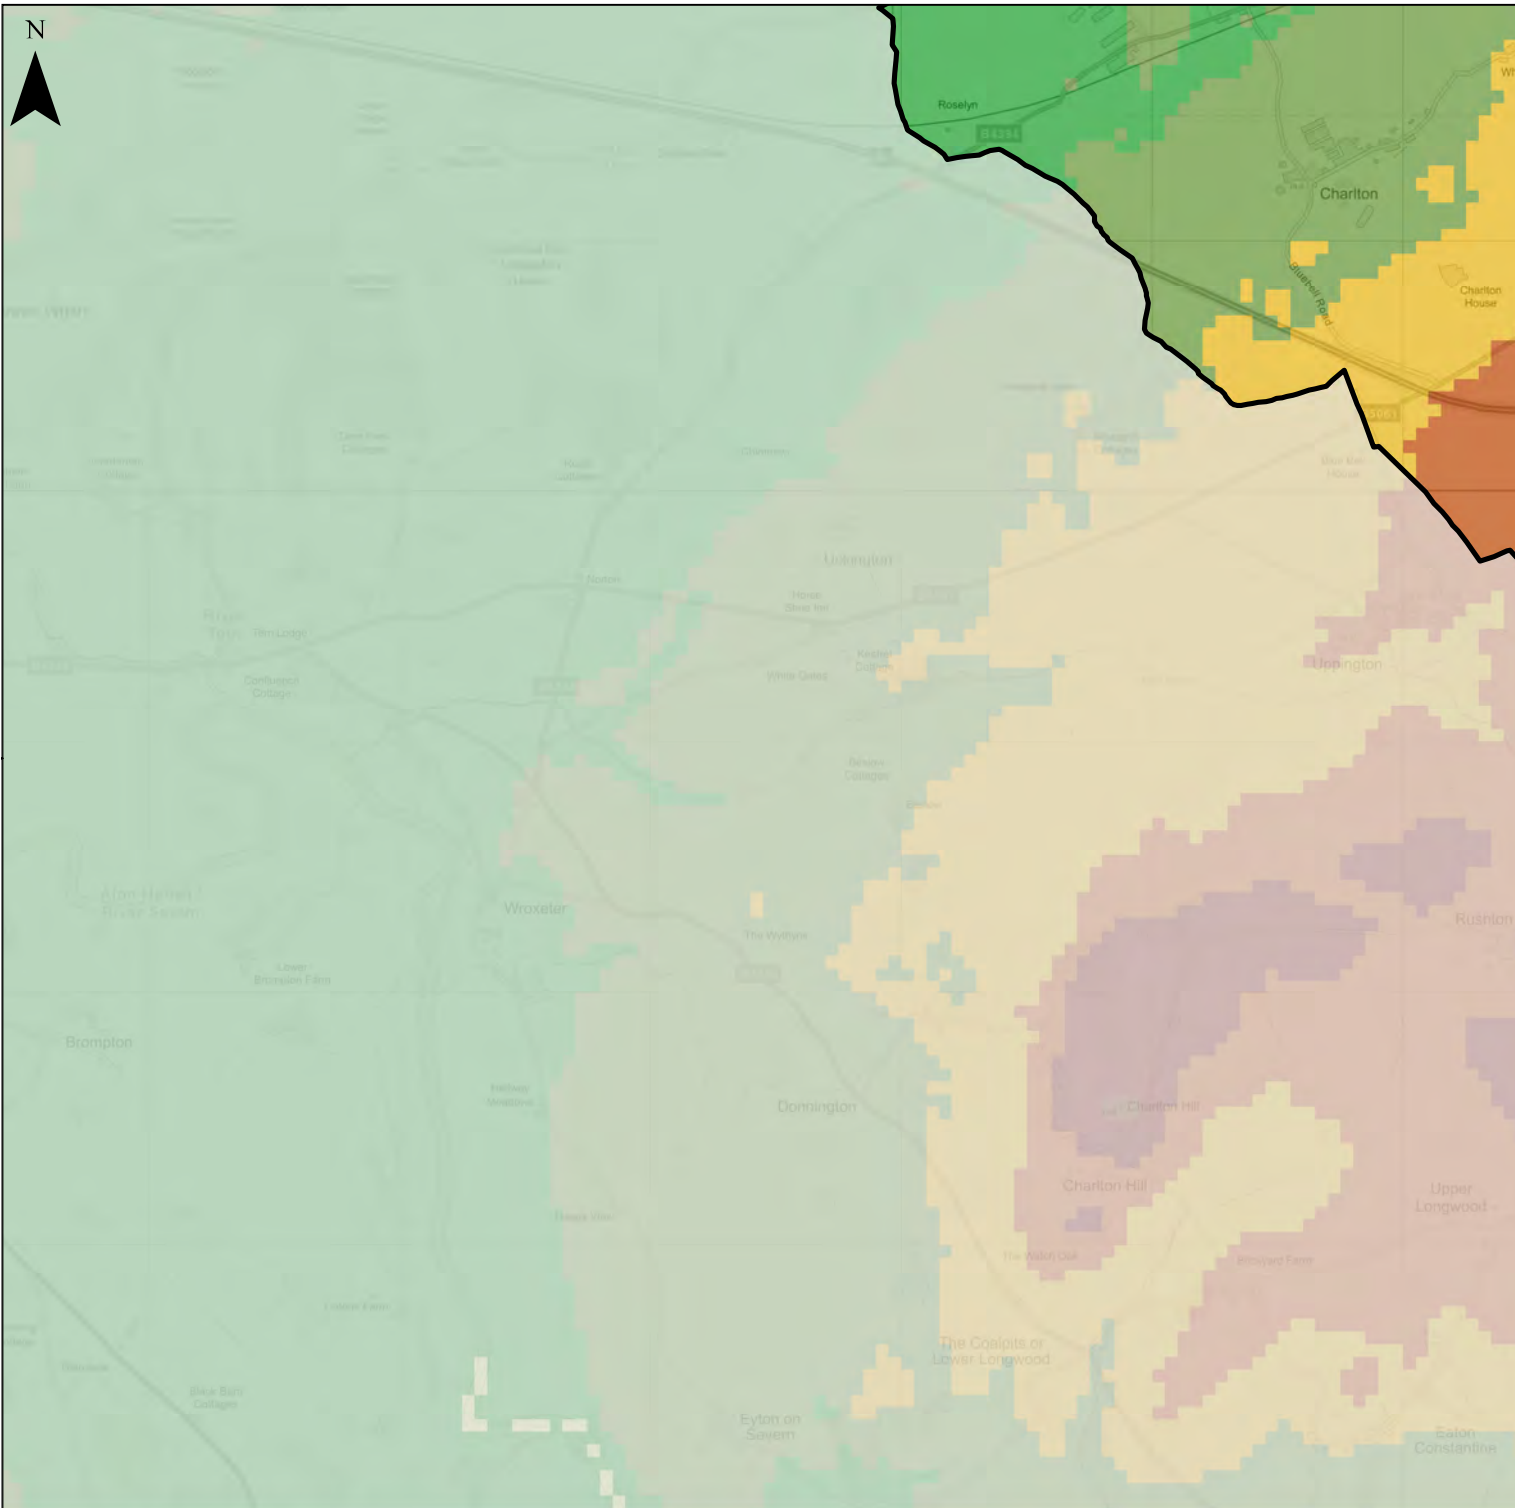

Legend

Telford and Wrekin Boundary

Topography (mAOD)

- <0
- 0 - 20
- 20 - 40
- 40 - 60
- 60 - 80
- 80 - 100
- 100 - 120
- 120 - 140
- 140 - 160
- 160 - 180
- 180 - 200
- 200 - 220
- >220

Contains OS data © Crown copyright and database right 2021.

Figure Title: **Topography**

Area Reference: B1

Date Drawn:
April 2021

Legend

Telford and Wrekin Boundary

Topography (mAOOD)

- <0
- 0 - 20
- 20 - 40
- 40 - 60
- 60 - 80
- 80 - 100
- 100 - 120
- 120 - 140
- 140 - 160
- 160 - 180
- 180 - 200
- 200 - 220
- >220

Contains OS data © Crown copyright and database right 2021.

Figure Title: **Topography**

Area Reference: C1

Date Drawn:
April 2021

Legend

Telford and Wrekin Boundary

Topography (mAOOD)

- <0
- 0 - 20
- 20 - 40
- 40 - 60
- 60 - 80
- 80 - 100
- 100 - 120
- 120 - 140
- 140 - 160
- 160 - 180
- 180 - 200
- 200 - 220
- >220

Contains OS data © Crown copyright and database right 2021.

Figure Title: **Topography**

Area Reference: D1

Date Drawn:
April 2021

Legend

Telford and Wrekin Boundary

Topography (mAOD)

- <0
- 0 - 20
- 20 - 40
- 40 - 60
- 60 - 80
- 80 - 100
- 100 - 120
- 120 - 140
- 140 - 160
- 160 - 180
- 180 - 200
- 200 - 220
- >220