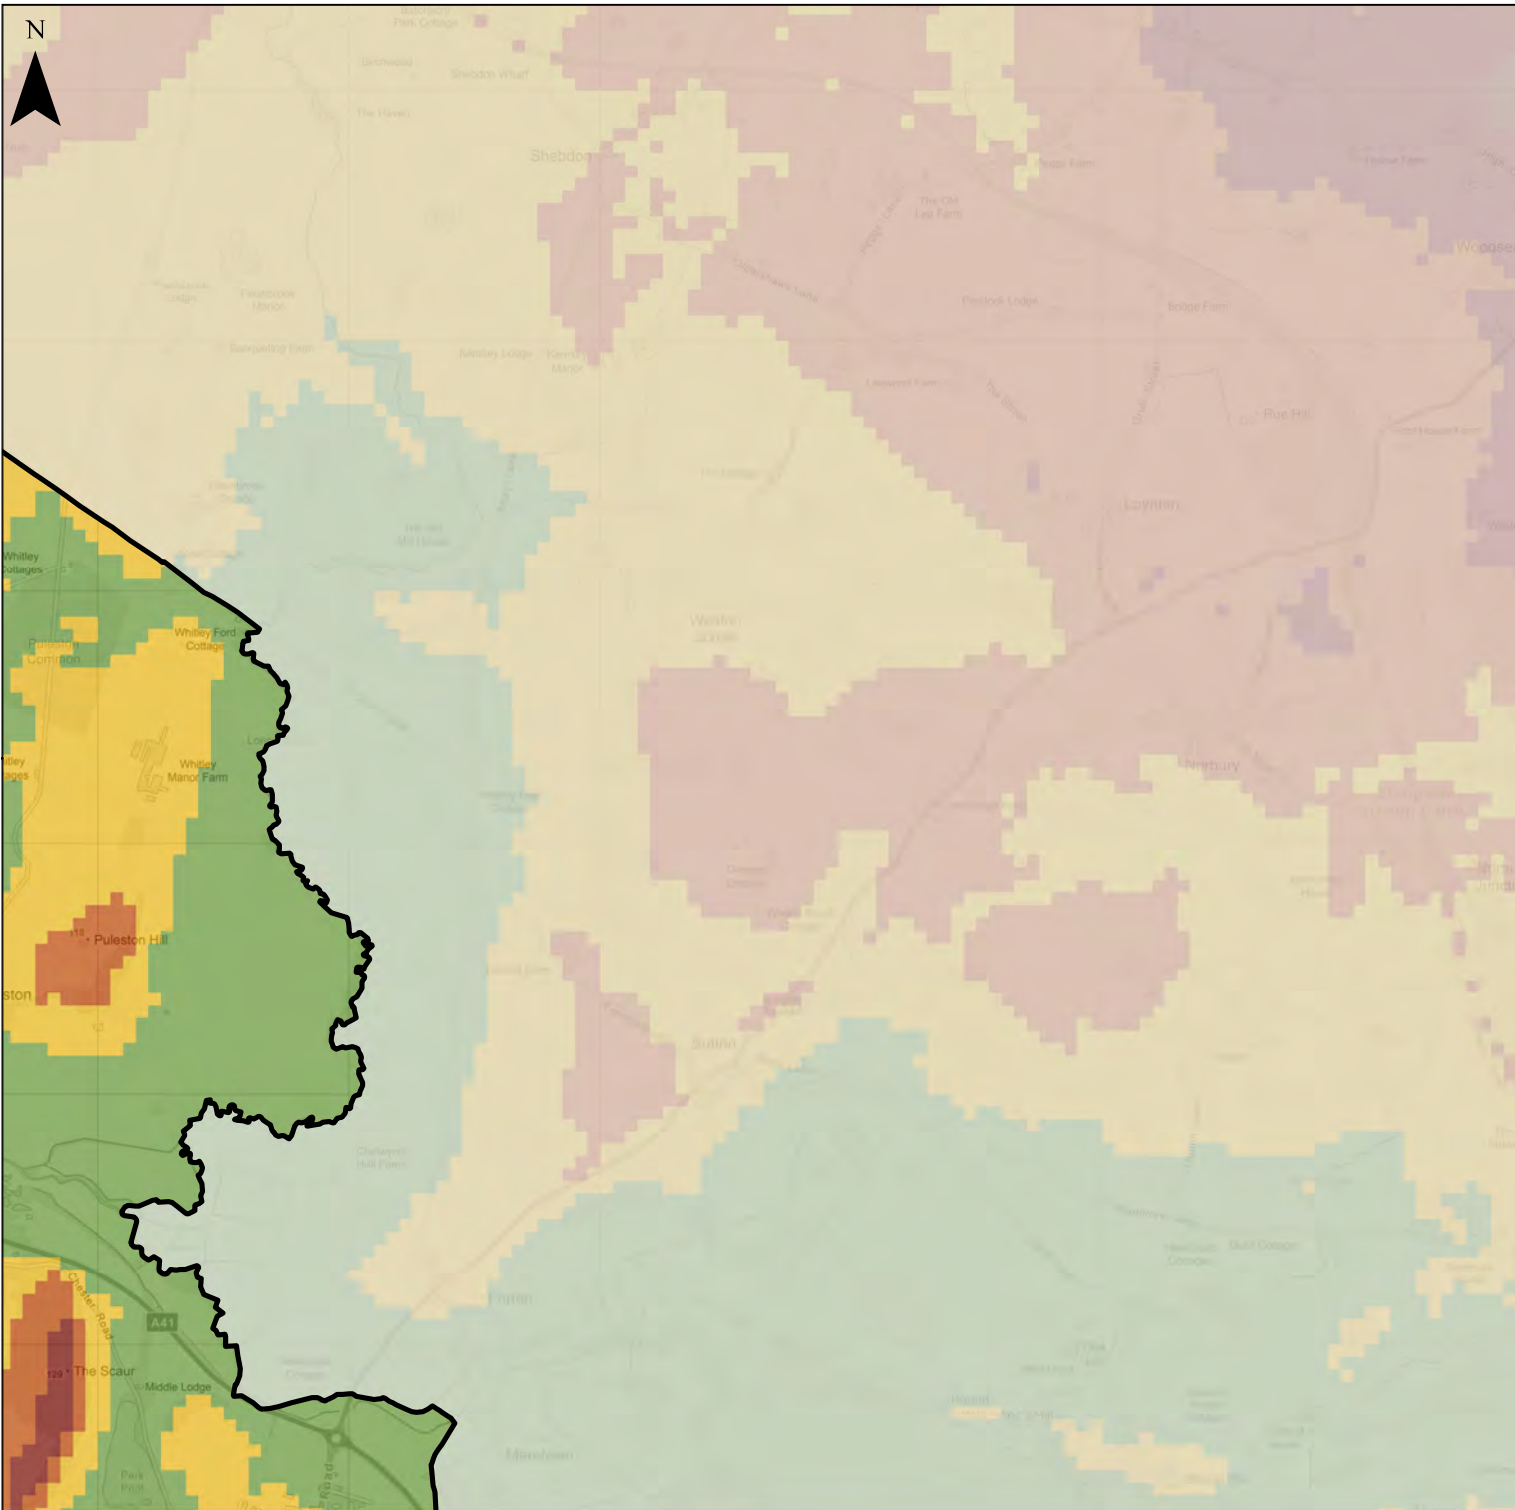

Legend

Telford and Wrekin Boundary

Topography (mAOD)

- <0
- 0 - 20
- 20 - 40
- 40 - 60
- 60 - 80
- 80 - 100
- 100 - 120
- 120 - 140
- 140 - 160
- 160 - 180
- 180 - 200
- 200 - 220
- >220

Contains OS data © Crown copyright and database right 2021.

Figure Title: **Topography**

Area Reference: A4

Date Drawn:
April 2021