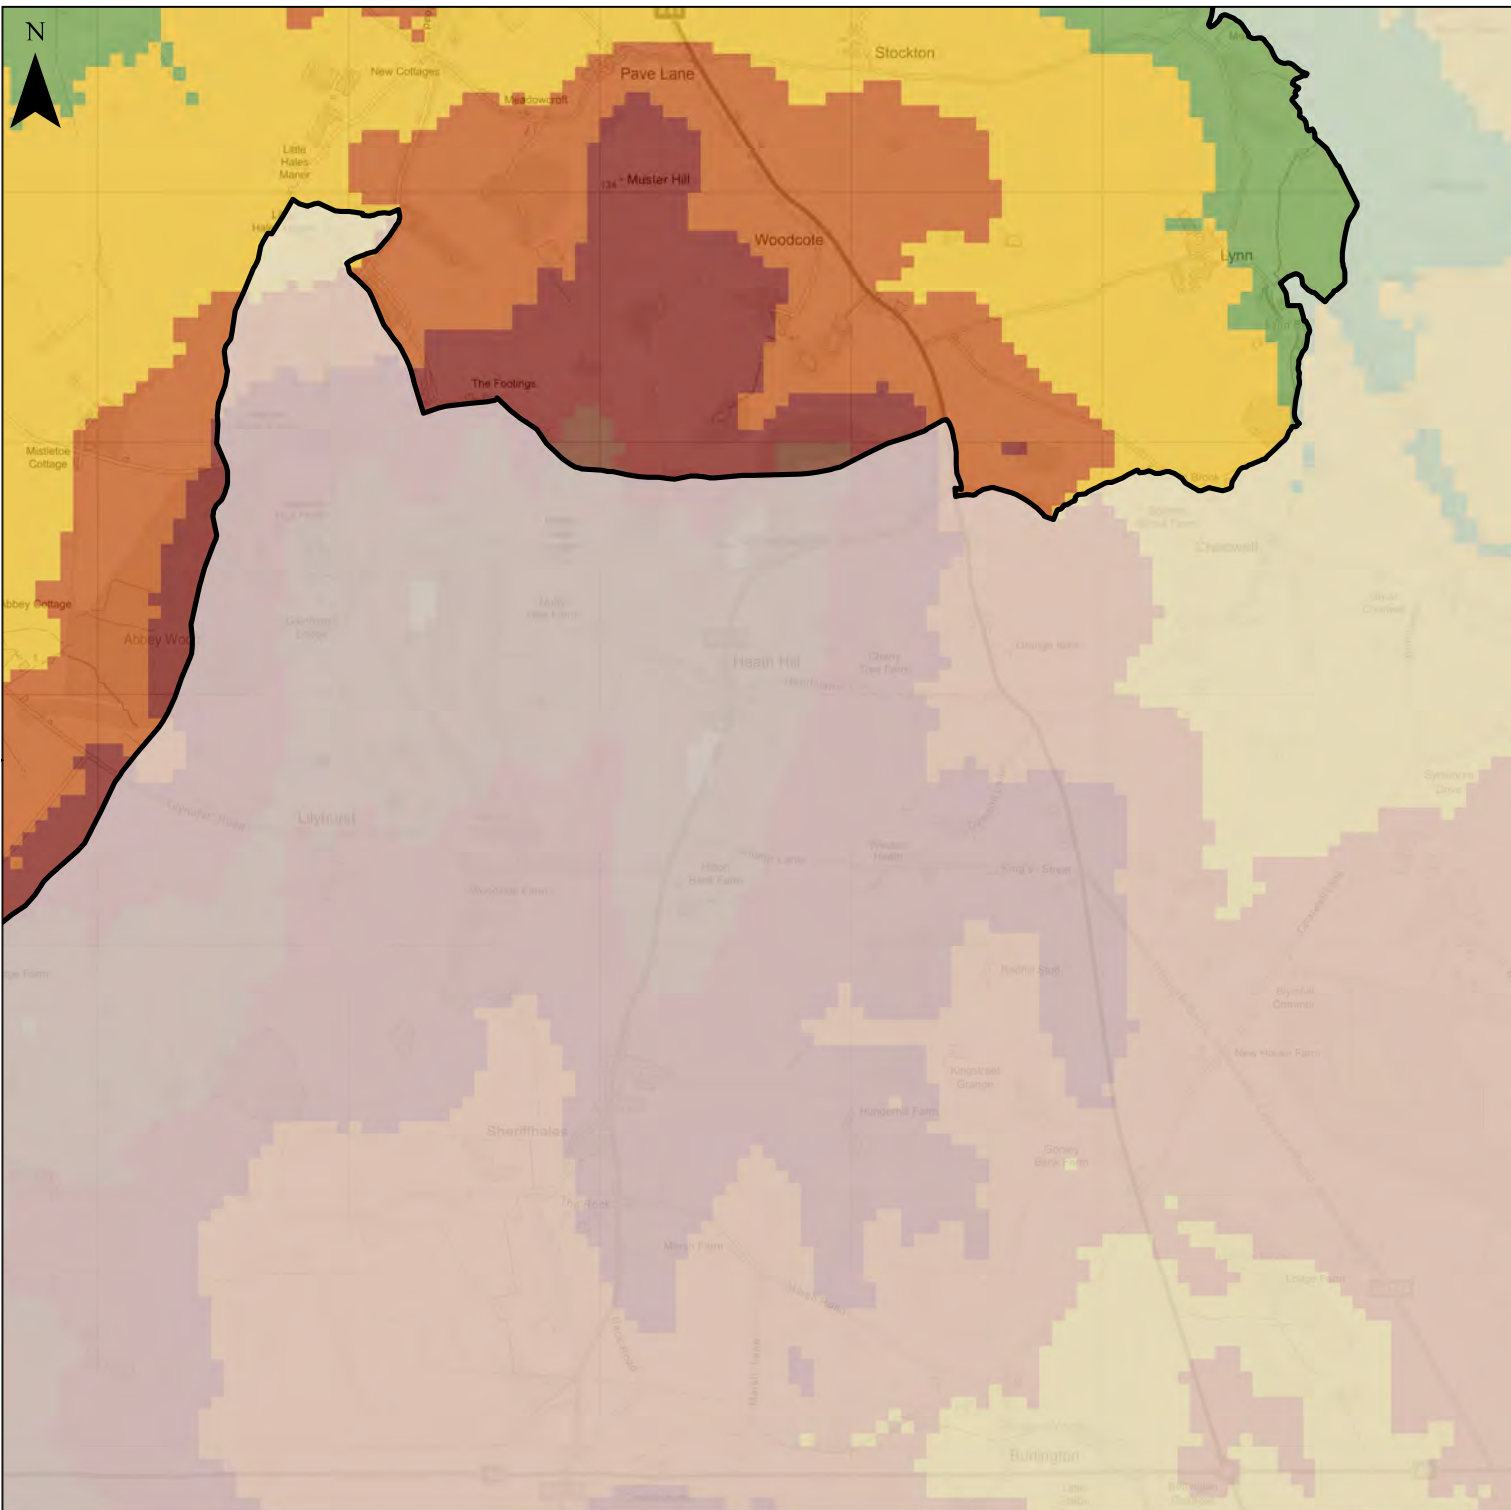

Contains OS data © Crown copyright and database right 2021.

Figure Title: **Topography**

Area Reference: A4

Date Drawn:
April 2021

Legend

Telford and Wrekin Boundary

Topography (mAOD)

- <0
- 0 - 20
- 20 - 40
- 40 - 60
- 60 - 80
- 80 - 100
- 100 - 120
- 120 - 140
- 140 - 160
- 160 - 180
- 180 - 200
- 200 - 220
- >220

Contains OS data © Crown copyright and database right 2021.

Figure Title: Topography

Area Reference: B5

Date Drawn:
April 2021

Legend

Telford and Wrekin Boundary

Topography (mAOOD)

- <0
- 0 - 20
- 20 - 40
- 40 - 60
- 60 - 80
- 80 - 100
- 100 - 120
- 120 - 140
- 140 - 160
- 160 - 180
- 180 - 200
- 200 - 220
- >220

Contains OS data © Crown copyright and database right 2021.

Figure Title: **Topography**

Area Reference: C5

Date Drawn:
April 2021

Legend

Telford and Wrekin Boundary

Topography (mAOOD)

- <0
- 0 - 20
- 20 - 40
- 40 - 60
- 60 - 80
- 80 - 100
- 100 - 120
- 120 - 140
- 140 - 160
- 160 - 180
- 180 - 200
- 200 - 220
- >220

Contains OS data © Crown copyright and database right 2021.

Figure Title: **Topography**

Area Reference:

Date Drawn:
April 2021