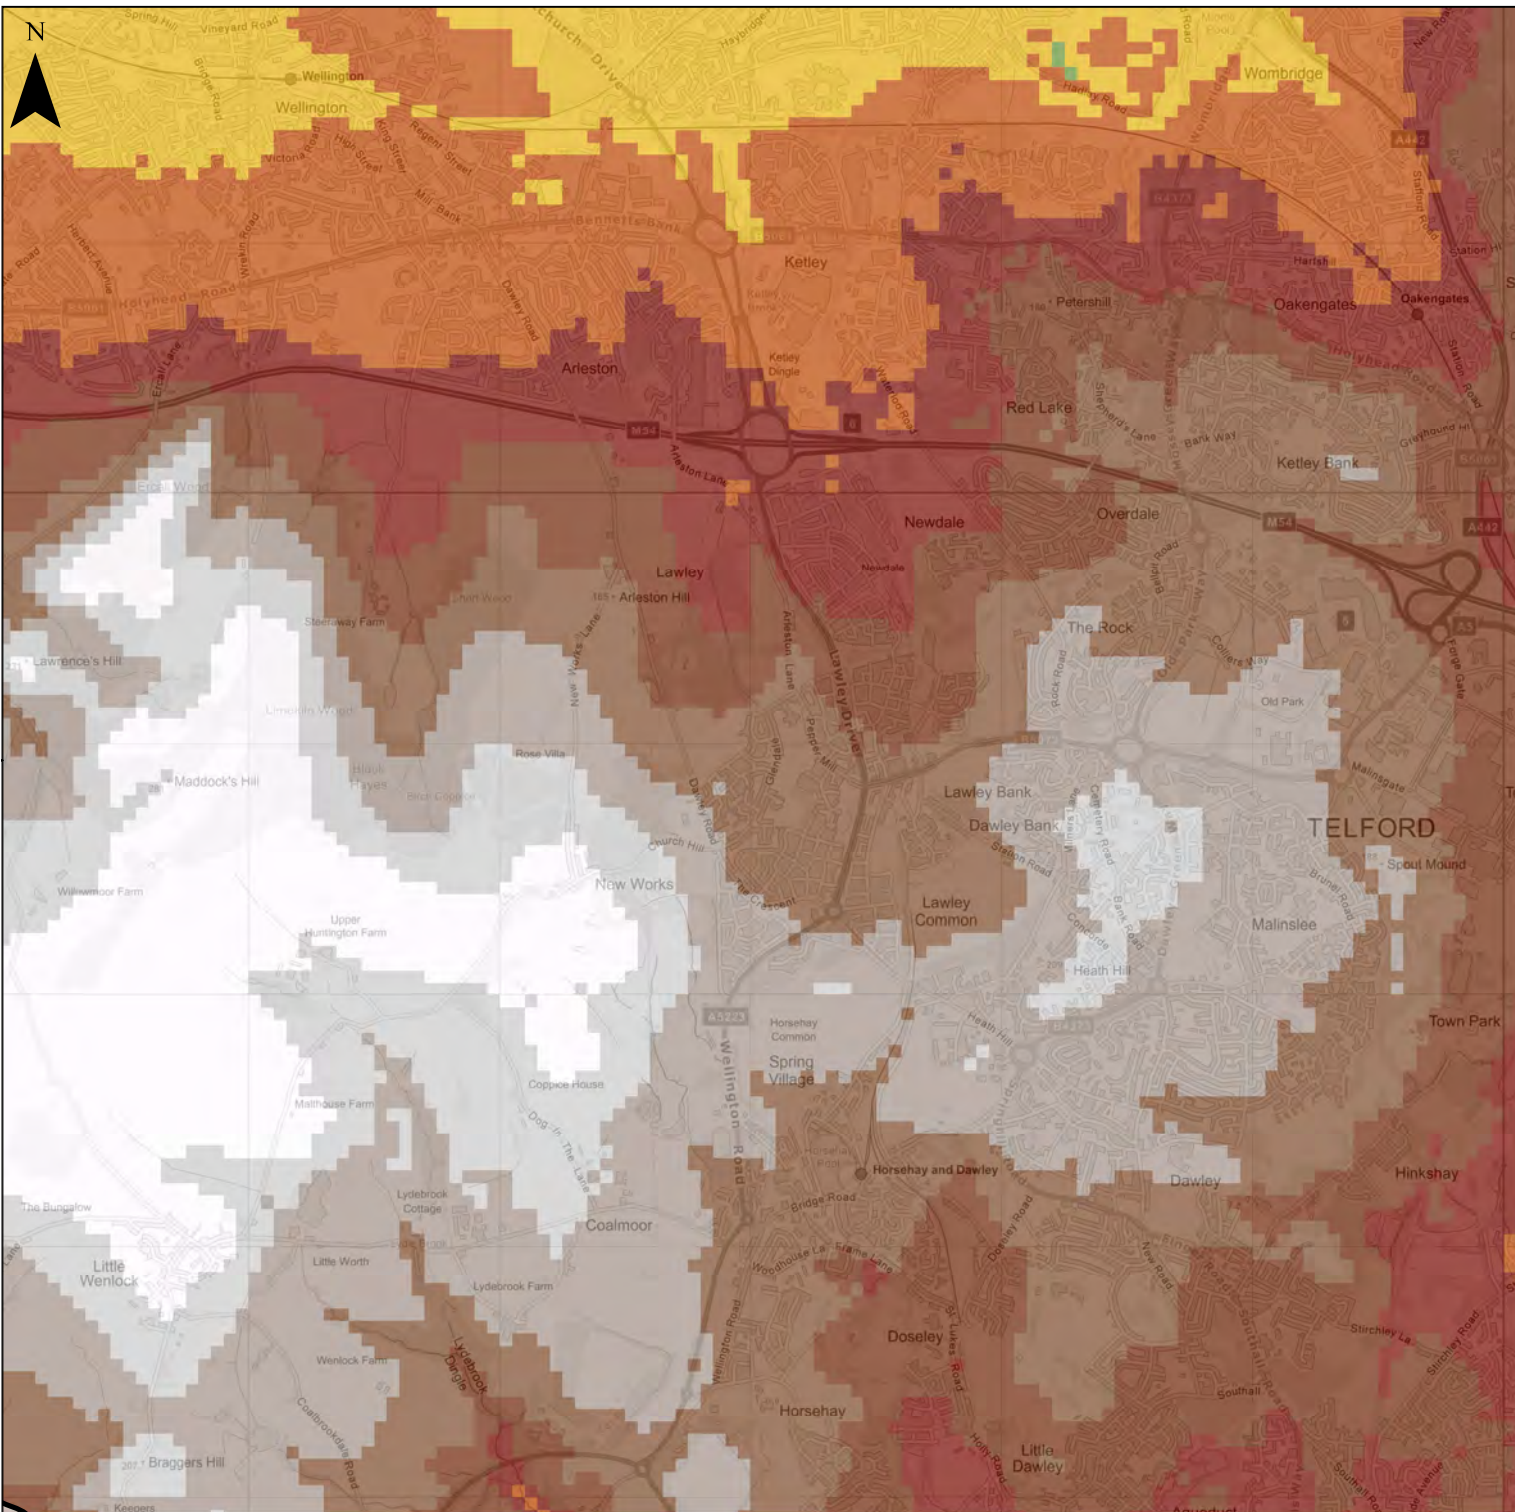

Contains OS data © Crown copyright and database right 2021.

Figure Title: Topography

Area Reference: A2

Date Drawn:
April 2021

Legend

Telford and Wrekin Boundary

Topography (mAOD)

- <0
- 0 - 20
- 20 - 40
- 40 - 60
- 60 - 80
- 80 - 100
- 100 - 120
- 120 - 140
- 140 - 160
- 160 - 180
- 180 - 200
- 200 - 220
- >220

Contains OS data © Crown copyright and database right 2021.

Figure Title: Topography

Area Reference: B3

Date Drawn:
April 2021

Legend

Telford and Wrekin Boundary

Topography (mAOd)

- <0
- 0 - 20
- 20 - 40
- 40 - 60
- 60 - 80
- 80 - 100
- 100 - 120
- 120 - 140
- 140 - 160
- 160 - 180
- 180 - 200
- 200 - 220
- >220

Contains OS data © Crown copyright and database right 2021.

Figure Title: **Topography**

Area Reference: C3

Date Drawn:
April 2021

Legend

Telford and Wrekin Boundary

Topography (mAOD)

- <0
- 0 - 20
- 20 - 40
- 40 - 60
- 60 - 80
- 80 - 100
- 100 - 120
- 120 - 140
- 140 - 160
- 160 - 180
- 180 - 200
- 200 - 220
- >220

Contains OS data © Crown copyright and database right 2021.

Figure Title: **Topography**

Area Reference: D3

Date Drawn:
April 2021

Legend

Telford and Wrekin Boundary

Topography (mAOD)

- <0
- 0 - 20
- 20 - 40
- 40 - 60
- 60 - 80
- 80 - 100
- 100 - 120
- 120 - 140
- 140 - 160
- 160 - 180
- 180 - 200
- 200 - 220
- >220