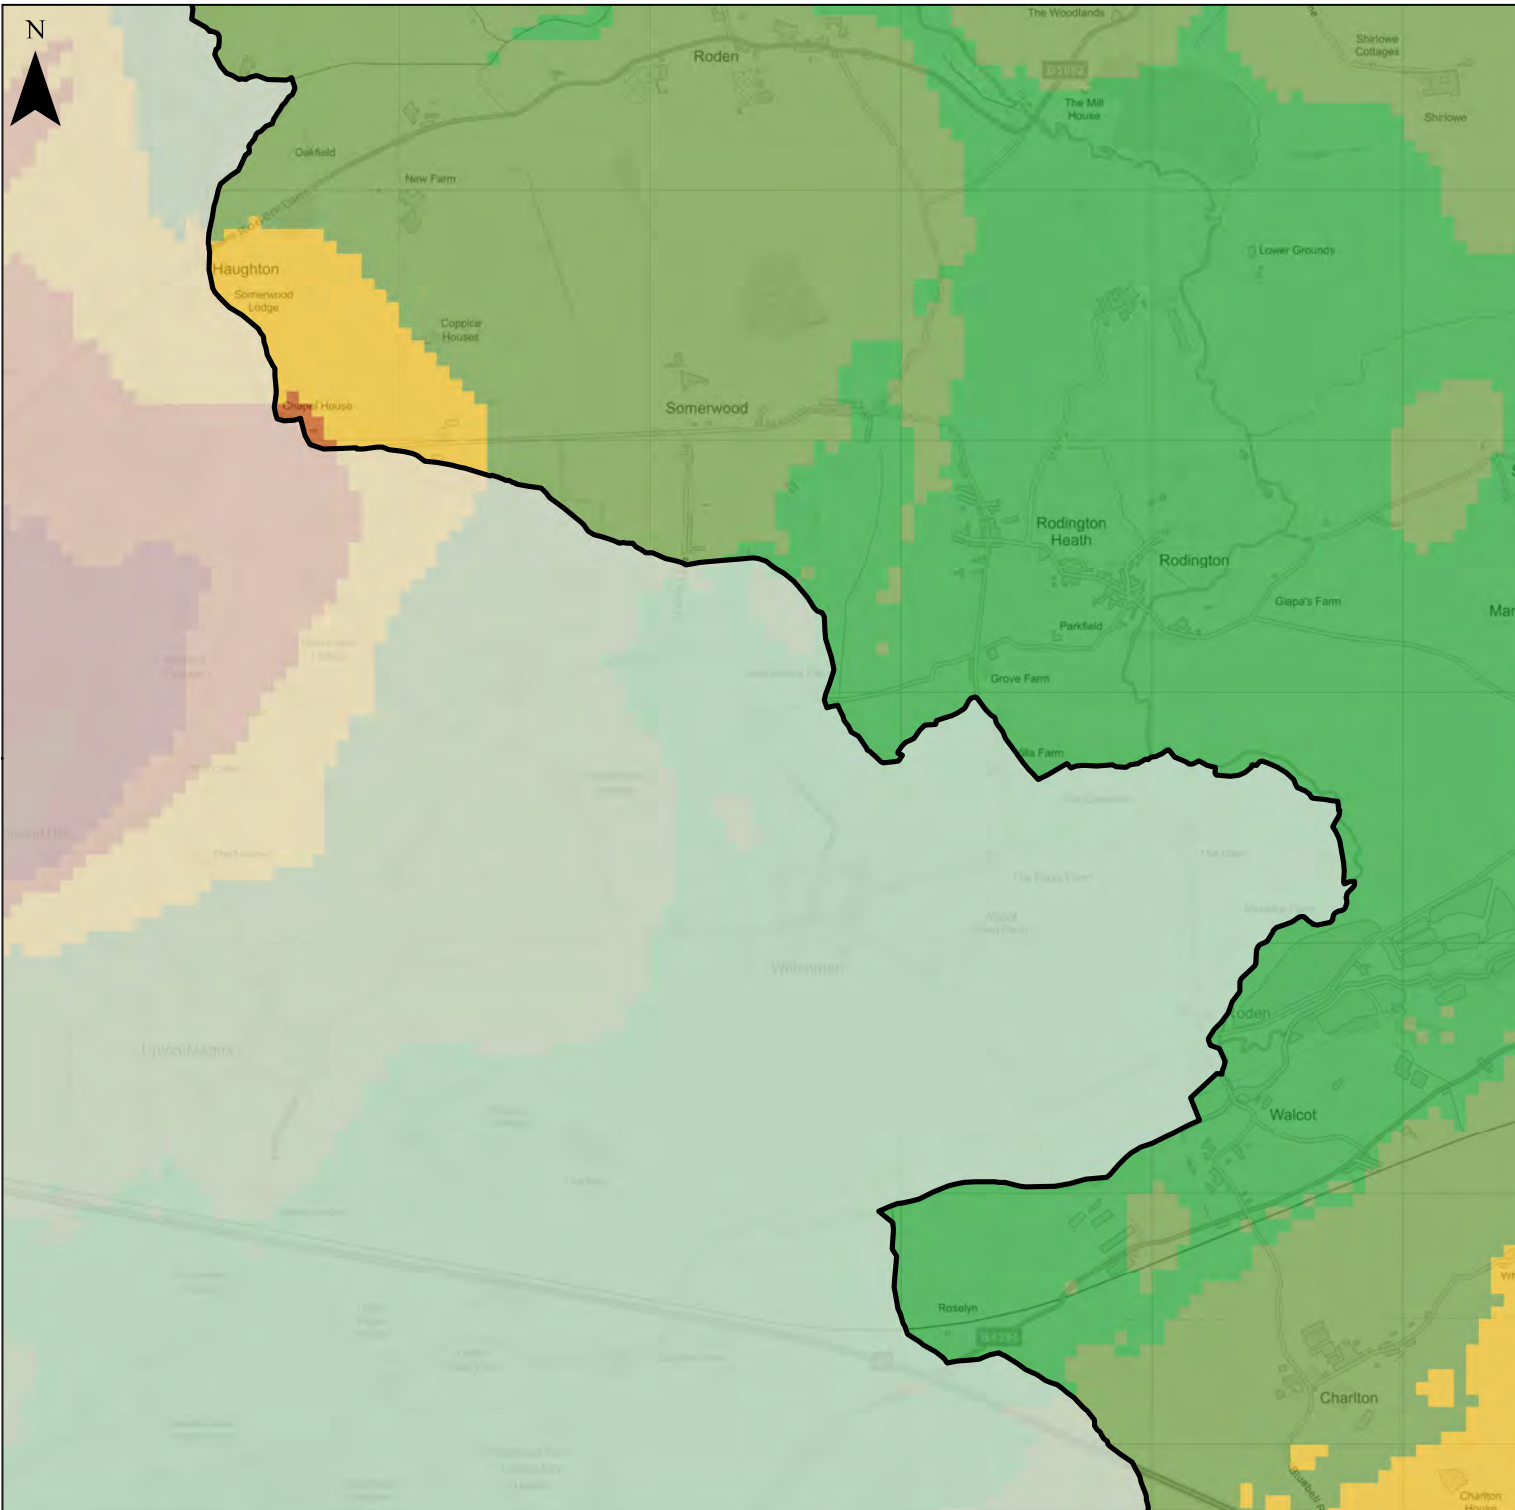

Legend

Telford and Wrekin Boundary

Topography (mAOD)

- <0
- 0 - 20
- 20 - 40
- 40 - 60
- 60 - 80
- 80 - 100
- 100 - 120
- 120 - 140
- 140 - 160
- 160 - 180
- 180 - 200
- 200 - 220
- >220

Contains OS data © Crown copyright and database right 2021.

Figure Title: **Topography**

Area Reference: B1

Date Drawn:
April 2021

Legend

Telford and Wrekin Boundary

Topography (mAOOD)

- <0
- 0 - 20
- 20 - 40
- 40 - 60
- 60 - 80
- 80 - 100
- 100 - 120
- 120 - 140
- 140 - 160
- 160 - 180
- 180 - 200
- 200 - 220
- >220

Contains OS data © Crown copyright and database right 2021.

Figure Title: **Topography**

Area Reference: C1

Date Drawn:
April 2021

Legend

Telford and Wrekin Boundary

Topography (mAOOD)

- <0
- 0 - 20
- 20 - 40
- 40 - 60
- 60 - 80
- 80 - 100
- 100 - 120
- 120 - 140
- 140 - 160
- 160 - 180
- 180 - 200
- 200 - 220
- >220

Contains OS data © Crown copyright and database right 2021.

Figure Title: **Topography**

Area Reference: D1

Date Drawn:
April 2021

Legend

Telford and Wrekin Boundary

Topography (mAOD)

- <0
- 0 - 20
- 20 - 40
- 40 - 60
- 60 - 80
- 80 - 100
- 100 - 120
- 120 - 140
- 140 - 160
- 160 - 180
- 180 - 200
- 200 - 220
- >220