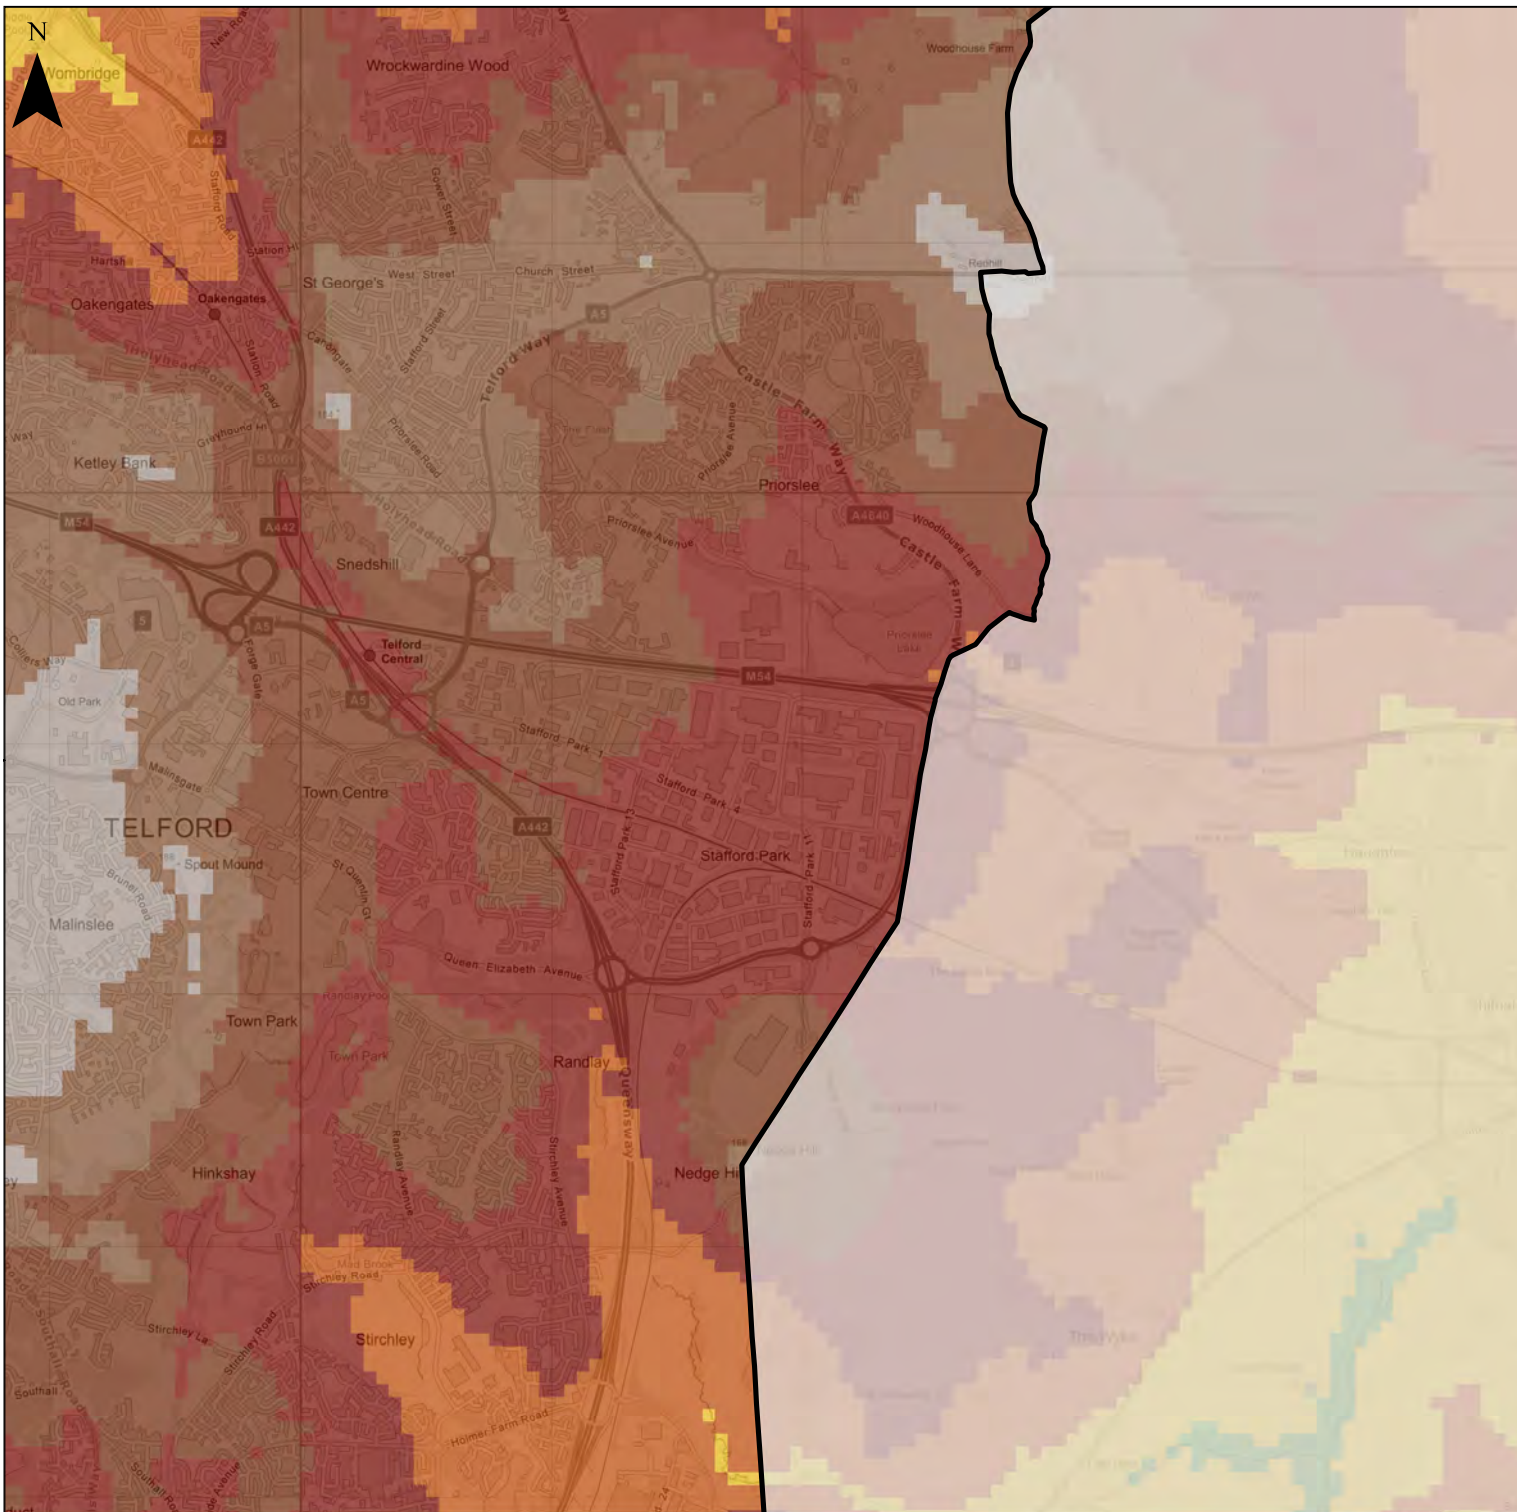

Legend

Telford and Wrekin Boundary

Topography (mAOOD)

- <0
- 0 - 20
- 20 - 40
- 40 - 60
- 60 - 80
- 80 - 100
- 100 - 120
- 120 - 140
- 140 - 160
- 160 - 180
- 180 - 200
- 200 - 220
- >220

Contains OS data © Crown copyright and database right 2021.

Figure Title: **Topography**

Area Reference: D4

Date Drawn:
April 2021