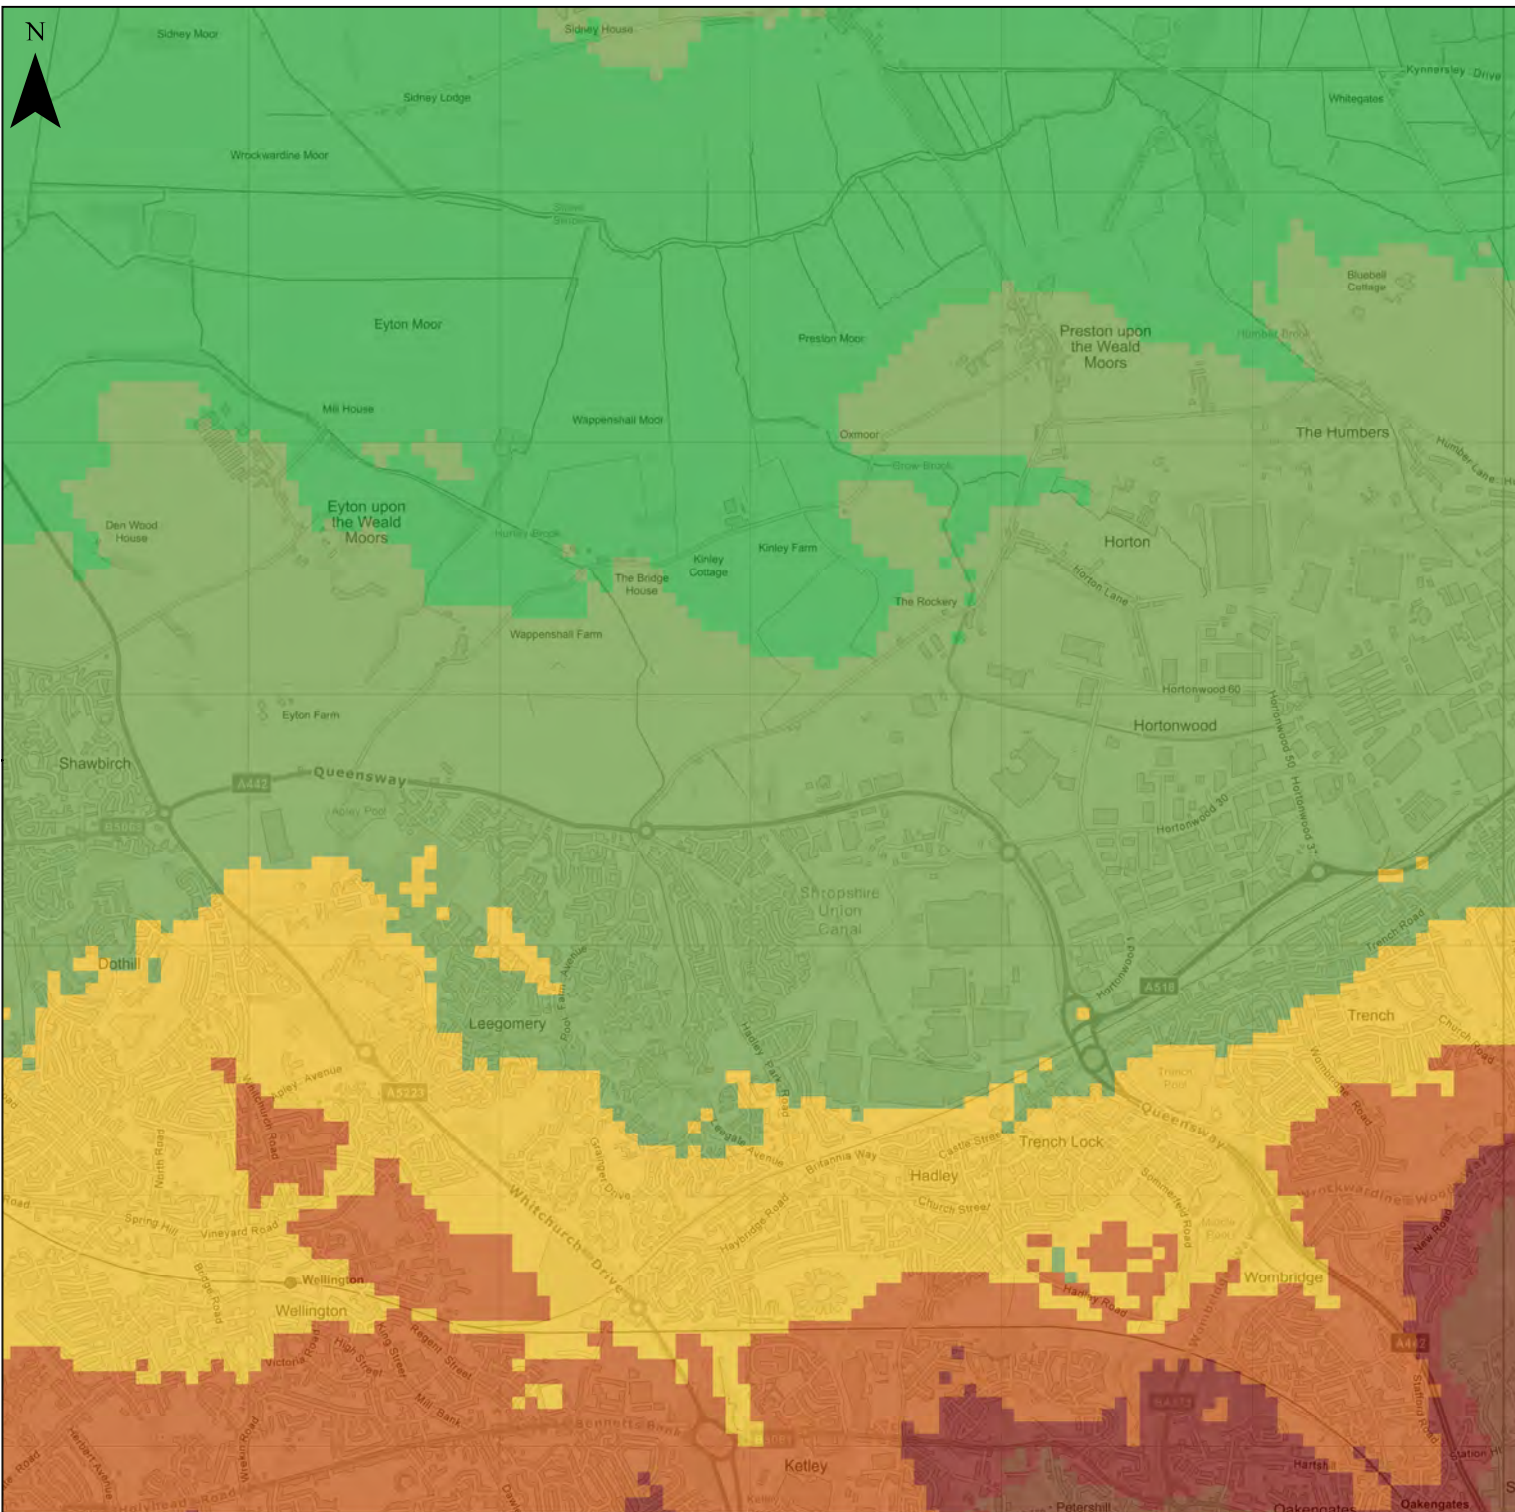

Contains OS data © Crown copyright and database right 2021.

Figure Title: **Topography**

Area Reference: E1

Date Drawn:
April 2021

Legend

Telford and Wrekin Boundary

Topography (mAOD)

- <0
- 0 - 20
- 20 - 40
- 40 - 60
- 60 - 80
- 80 - 100
- 100 - 120
- 120 - 140
- 140 - 160
- 160 - 180
- 180 - 200
- 200 - 220
- >220

Contains OS data © Crown copyright and database right 2021.

Figure Title: Topography

Area Reference: A2

Date Drawn:
April 2021

Legend

Telford and Wrekin Boundary

Topography (mAOD)

- <0
- 0 - 20
- 20 - 40
- 40 - 60
- 60 - 80
- 80 - 100
- 100 - 120
- 120 - 140
- 140 - 160
- 160 - 180
- 180 - 200
- 200 - 220
- >220

Contains OS data © Crown copyright and database right 2021.

Figure Title: Topography

Area Reference: B3

Date Drawn:
April 2021

Legend

Telford and Wrekin Boundary

Topography (mAOd)

- <0
- 0 - 20
- 20 - 40
- 40 - 60
- 60 - 80
- 80 - 100
- 100 - 120
- 120 - 140
- 140 - 160
- 160 - 180
- 180 - 200
- 200 - 220
- >220

Contains OS data © Crown copyright and database right 2021.

Figure Title: **Topography**

Area Reference: C3

Date Drawn:
April 2021

Legend

Telford and Wrekin Boundary

Topography (mAOD)

- <0
- 0 - 20
- 20 - 40
- 40 - 60
- 60 - 80
- 80 - 100
- 100 - 120
- 120 - 140
- 140 - 160
- 160 - 180
- 180 - 200
- 200 - 220
- >220