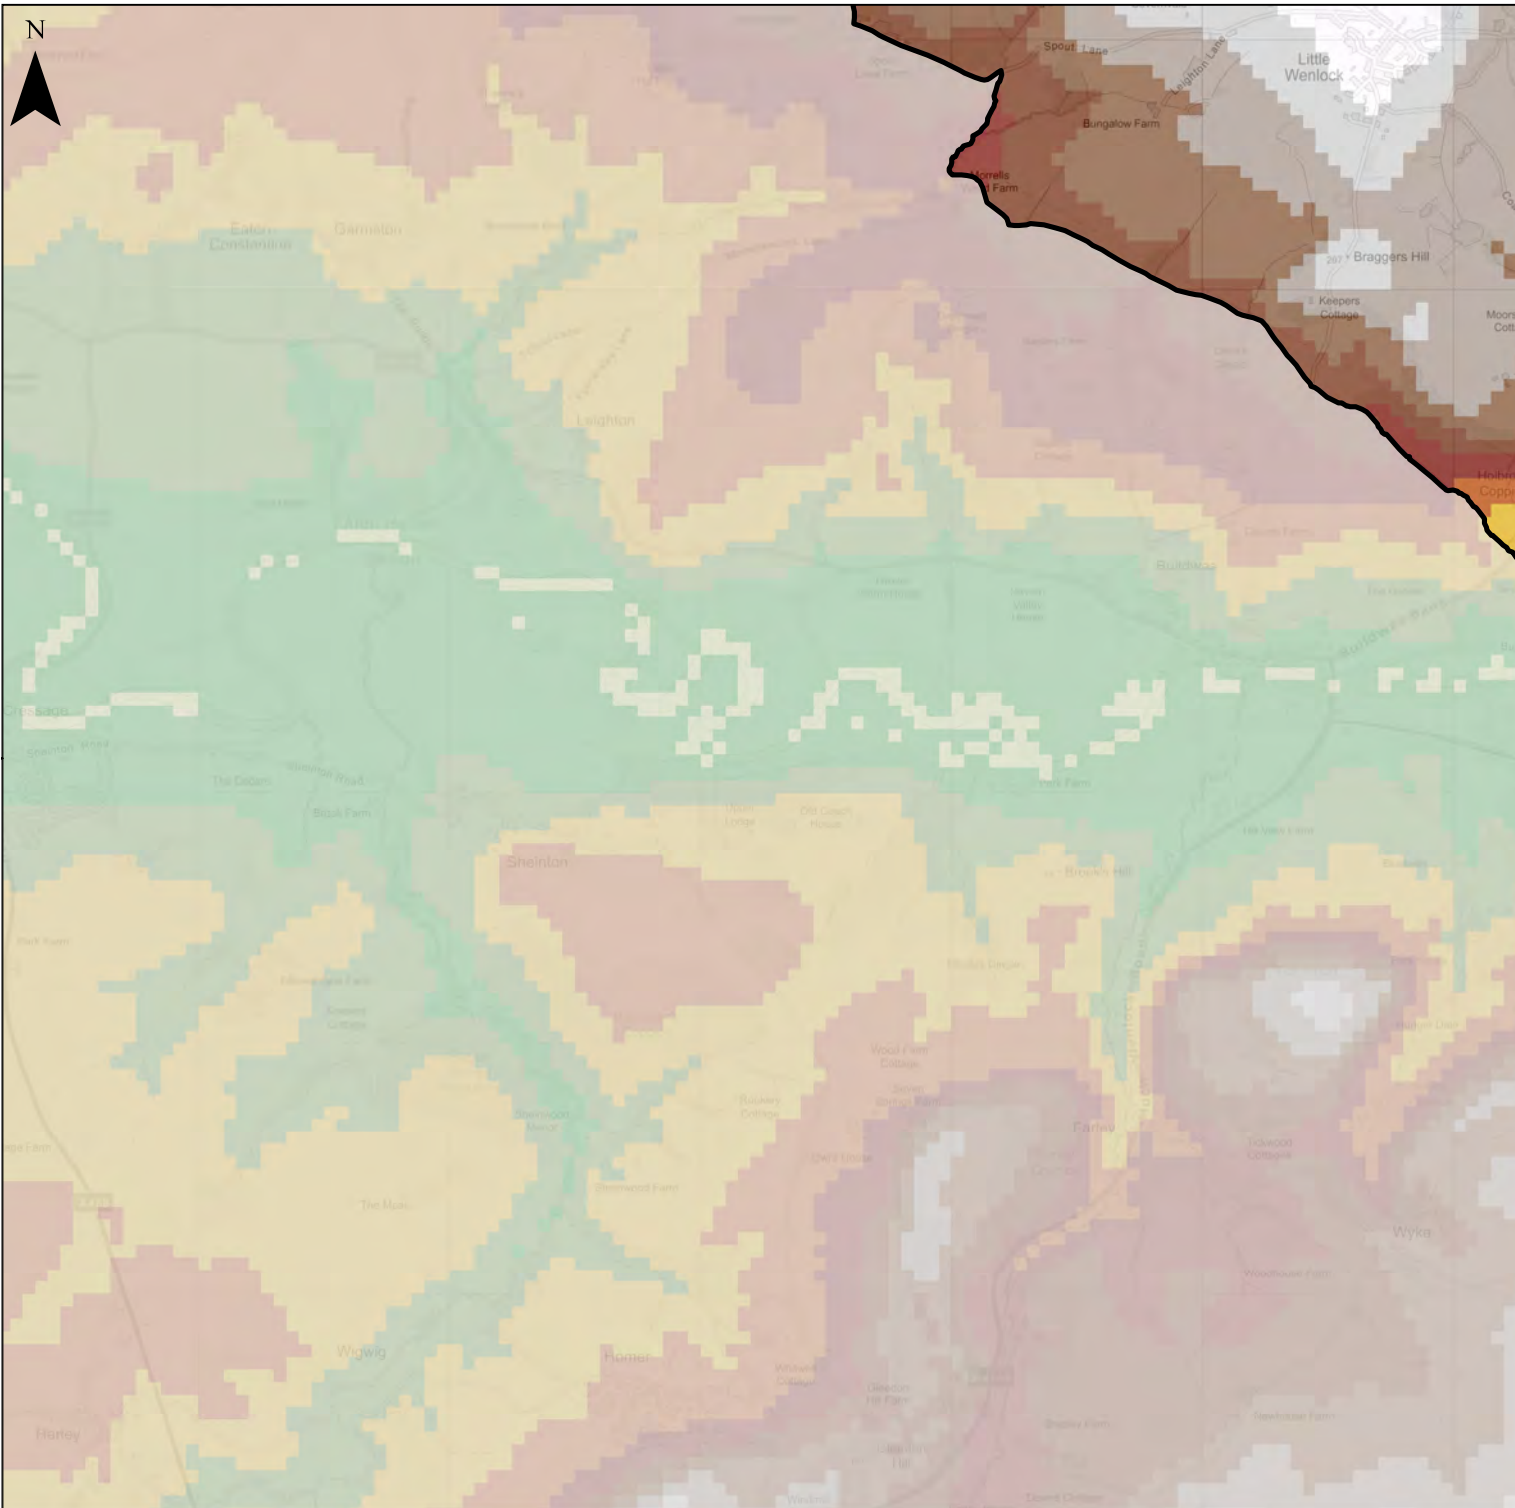

Legend

Telford and Wrekin Boundary

Topography (mAOOD)

- <0
- 0 - 20
- 20 - 40
- 40 - 60
- 60 - 80
- 80 - 100
- 100 - 120
- 120 - 140
- 140 - 160
- 160 - 180
- 180 - 200
- 200 - 220
- >220

Contains OS data © Crown copyright and database right 2021.

Figure Title: **Topography**

Area Reference: E1

Date Drawn:
April 2021